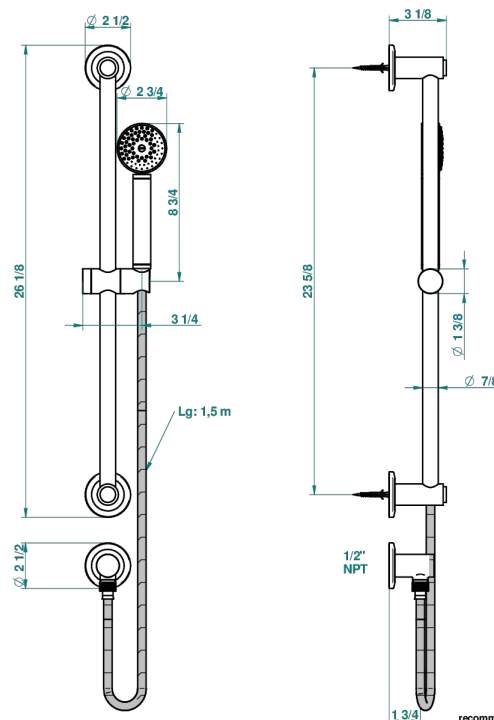

# SYSTEM DIAMOND METAL WITH LEVER HANDLES

G9D-58/US

Slide bar with handshower and elbow

65489

10/01/2018

## CHARACTERISTIC

- System Diamond Metal with lever handles
- Slide bar with handshower and elbow

## AVAILABLE FINITIONS

Black ceram - D30	Gold color PVD - H52	Matt blush PVD - H60	Matt nickel (American satin) - C01	Soft gold - F30
Blush PVD - H62	Gold mat - F07	Matt brass color PVD - H50	Matt nickel color PVD - H56	Soft matt gold - F31
Brass color PVD - H49	Gold polished - F01	Matt brown bronze color PVD - F34	Nickel antique / Sovereign - H28	Umber PVD - H66
Brown bronze color PVD - F33	Graphite PVD - H64	Matt chrome (American satin) - C02	Nickel color PVD - H55	
Chrome polished - A02	Light coated bronze - D01	Matt gold color PVD - H53	Nickel polished - B01	
Copper antique matt, coated - H07	Matt Umber PVD - H67	Matt graphite PVD - H65	Polished chrome with gold inlay - GA1	