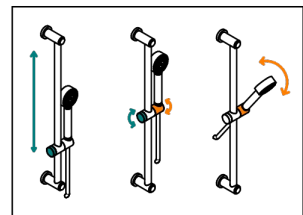

# SYSTEM DIAMOND METAL WITH LEVER HANDLES

G9D-58/US

Slide bar with handshower and elbow

65489

10/01/2018

## CHARACTERISTIC

- System Diamond Metal with lever handles
- Slide bar with handshower and elbow

## AVAILABLE FINITIONS

Black ceram - D30	Gold color PVD - H52	Matt blush PVD - H60	Matt nickel (American satin) - C01	Soft gold - F30
Blush PVD - H62	Gold mat - F07	Matt brass color PVD - H50	Matt nickel color PVD - H56	Soft matt gold - F31
Brass color PVD - H49	Gold polished - F01	Matt brown bronze color PVD - F34	Nickel antique / Sovereign - H28	Umber PVD - H66
Brown bronze color PVD - F33	Graphite PVD - H64	Matt chrome (American satin) - C02	Nickel color PVD - H55	
Chrome polished - A02	Light coated bronze - D01	Matt gold color PVD - H53	Nickel polished - B01	
Copper antique matt, coated - H07	Matt Umber PVD - H67	Matt graphite PVD - H65	Polished chrome with gold inlay - GA1	