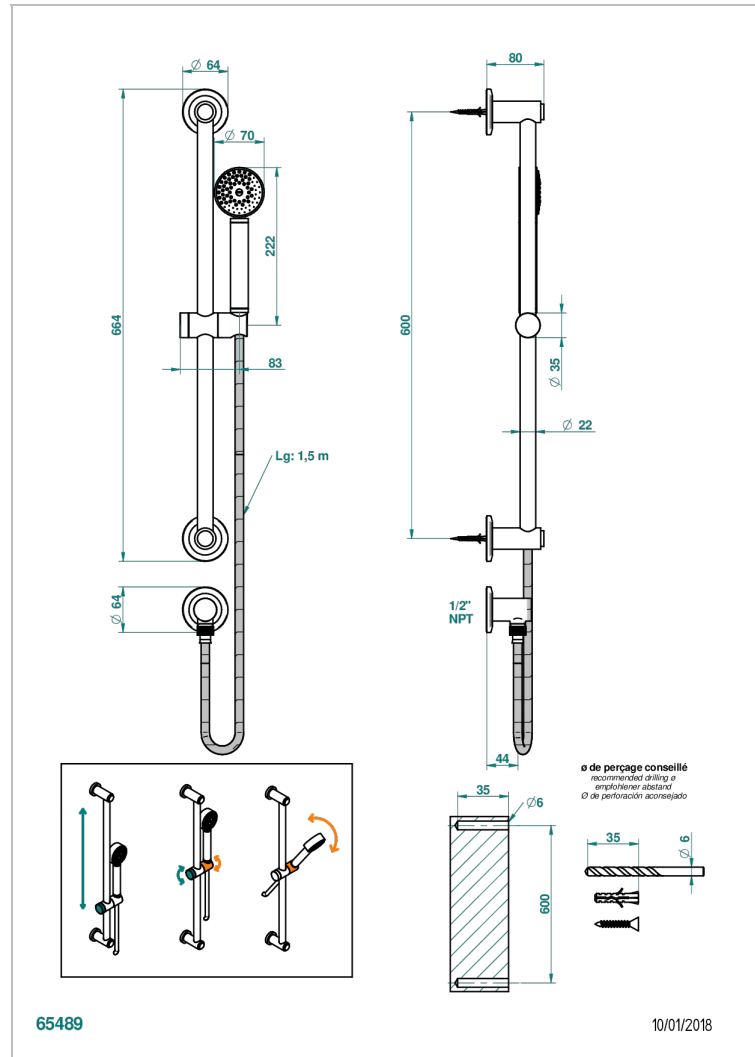

SYSTEM DIAMOND METAL

G9C-58/US

Slide bar with handsower and elbow

CHARACTERISTIC

- System Diamond Metal
- Slide bar with handsower and elbow

AVAILABLE FINITIONS

Black ceram - D30
Blush PVD - H62
Brass color PVD - H49
Brown bronze color PVD - F33
Chrome polished - A02
Copper antique matt, coated - H07

Matt nickel (American satin) - C01
Matt nickel color PVD - H56
Nickel antique / Sovereign - H28
Nickel color PVD - H55
Nickel polished - B01
Polished chrome with gold inlay - GA1

Soft gold - F30
Soft matt gold - F31
Umber PVD - H66