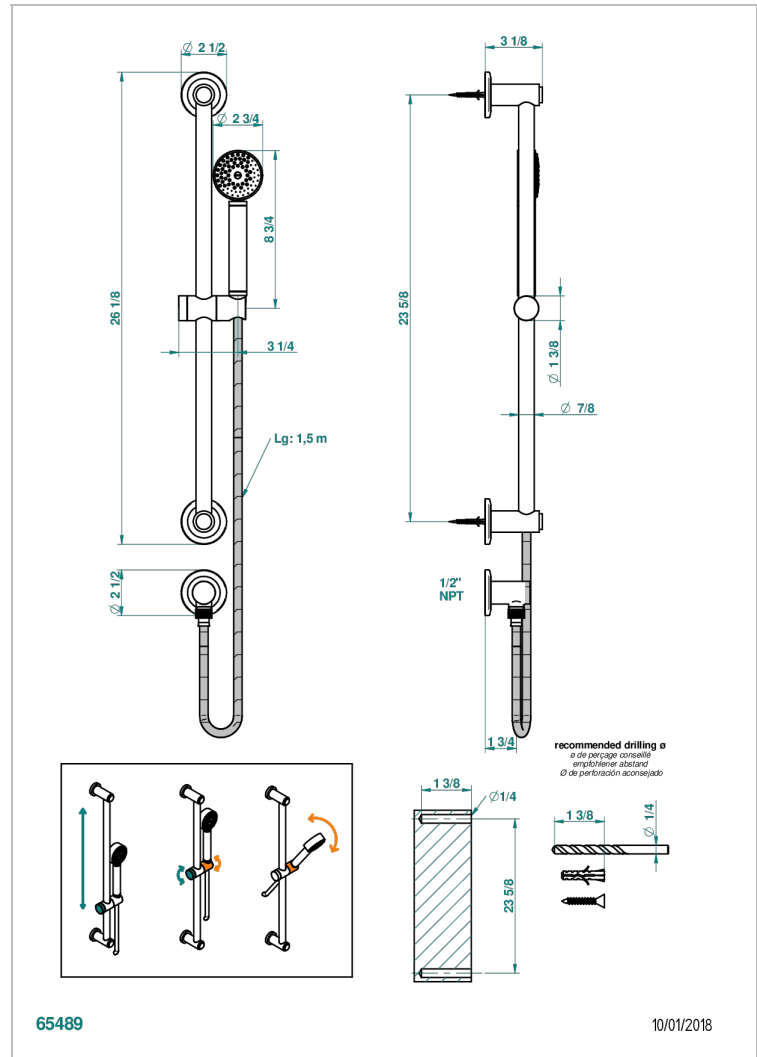

SYSTEM DIAMOND METAL

G9C-58/US

Slide bar with handsower and elbow

CHARACTERISTIC

- System Diamond Metal
- Slide bar with handsower and elbow

AVAILABLE FINITIONS

Black ceram - D30
Blush PVD - H62
Brass color PVD - H49
Brown bronze color PVD - F33
Chrome polished - A02
Copper antique matt, coated - H07

Gold color PVD - H52
Gold mat - F07
Gold polished - F01
Graphite PVD - H64
Light coated bronze - D01
Matt Umber PVD - H67

Matt blush PVD - H60
Matt brass color PVD - H50
Matt brown bronze color PVD - F34
Matt chrome (American satin) - C02
Matt gold color PVD - H53
Matt graphite PVD - H65

Matt nickel (American satin) - C01
Matt nickel color PVD - H56
Nickel antique / Sovereign - H28
Nickel color PVD - H55
Nickel polished - B01
Polished chrome with gold inlay - GA1

Soft gold - F30
Soft matt gold - F31
Umber PVD - H66