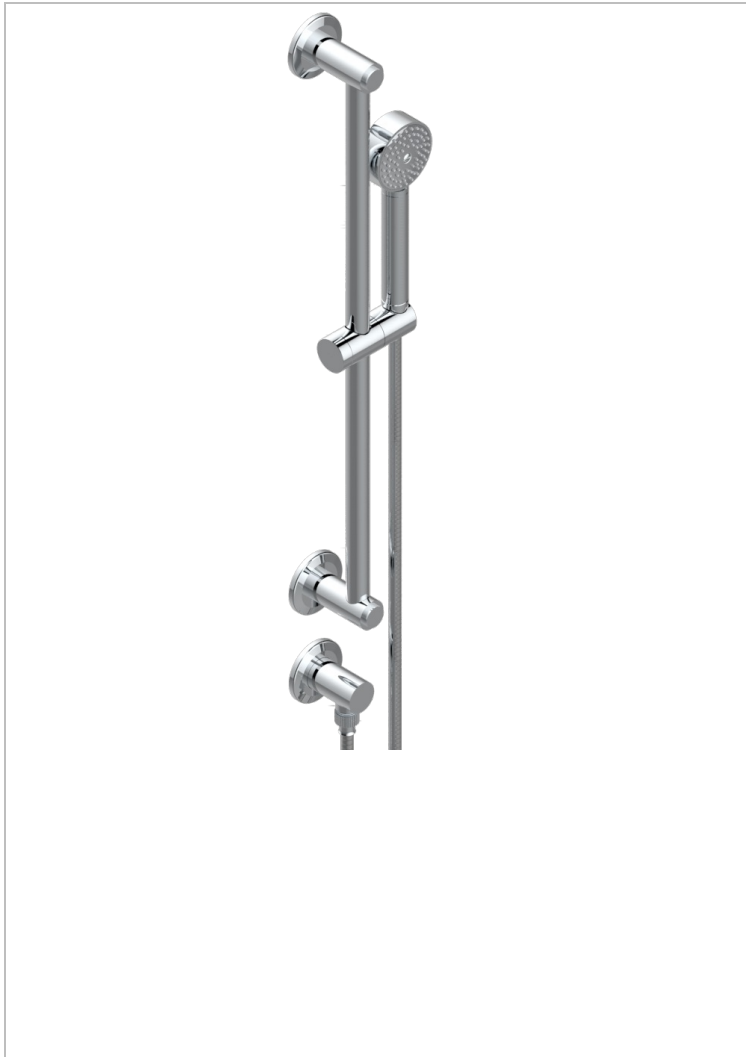

SYSTEM DIAMOND METAL

G9C-58/US

Slide bar with handsower and elbow

CHARACTERISTIC

- System Diamond Metal
- Slide bar with handsower and elbow

AVAILABLE FINITIONS

Black ceram - D30
Blush PVD - H62
Brass color PVD - H49
Brown bronze color PVD - F33
Chrome polished - A02
Copper antique matt, coated - H07

Gold color PVD - H52
Gold mat - F07
Gold polished - F01
Graphite PVD - H64
Light coated bronze - D01
Matt Umber PVD - H67

Matt blush PVD - H60
Matt brass color PVD - H50
Matt brown bronze color PVD - F34
Matt chrome (American satin) - C02
Matt gold color PVD - H53
Matt graphite PVD - H65

Matt nickel (American satin) - C01
Matt nickel color PVD - H56
Nickel antique / Sovereign - H28
Nickel color PVD - H55
Nickel polished - B01
Polished chrome with gold inlay - GA1

Soft gold - F30
Soft matt gold - F31
Umber PVD - H66