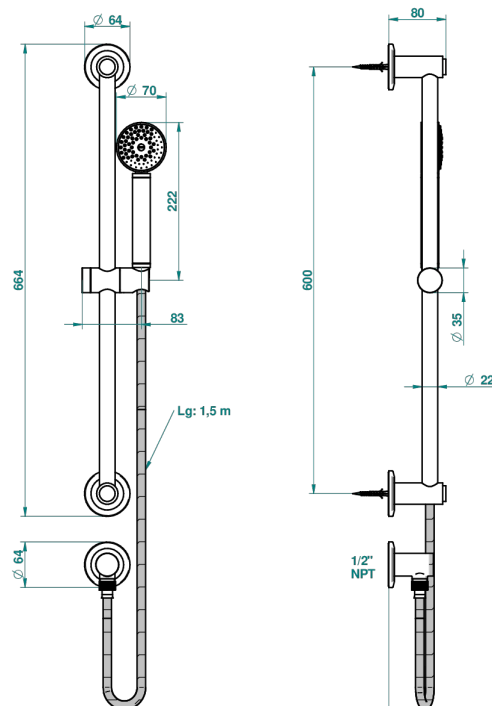

SYSTEM SMOOTH METAL WITH LEVER HANDLES

G9B-58/US

Slide bar with handshower and elbow

65489

10/01/2018

CHARACTERISTIC

- System Smooth Metal with lever handles
- Slide bar with handshower and elbow

AVAILABLE FINITIONS

Black ceram - D30
Blush PVD - H62
Brass color PVD - H49
Brown bronze color PVD - F33
Chrome polished - A02
Copper antique matt, coated - H07

Gold color PVD - H52
Gold mat - F07
Gold polished - F01
Graphite PVD - H64
Light coated bronze - D01
Matt Umber PVD - H67

Matt blush PVD - H60
Matt brass color PVD - H50
Matt brown bronze color PVD - F34
Matt chrome (American satin) - C02
Matt gold color PVD - H53
Matt graphite PVD - H65

Matt nickel (American satin) - C01
Matt nickel color PVD - H56
Nickel antique / Sovereign - H28
Nickel color PVD - H55
Nickel polished - B01
Polished chrome with gold inlay - GA1

Soft gold - F30
Soft matt gold - F31
Umber PVD - H66