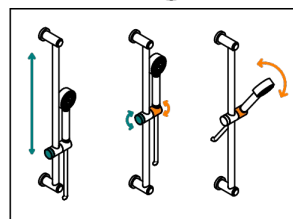

SYSTEM SMOOTH METAL WITH LEVER HANDLES

G9B-58/US

Slide bar with handshower and elbow

65489

10/01/2018

CHARACTERISTIC

- System Smooth Metal with lever handles
- Slide bar with handshower and elbow

AVAILABLE FINITIONS

Black ceram - D30
Blush PVD - H62
Brass color PVD - H49
Brown bronze color PVD - F33
Chrome polished - A02
Copper antique matt, coated - H07

Gold color PVD - H52
Gold mat - F07
Gold polished - F01
Graphite PVD - H64
Light coated bronze - D01
Matt Umber PVD - H67

Matt blush PVD - H60
Matt brass color PVD - H50
Matt brown bronze color PVD - F34
Matt chrome (American satin) - C02
Matt gold color PVD - H53
Matt graphite PVD - H65

Matt nickel (American satin) - C01
Matt nickel color PVD - H56
Nickel antique / Sovereign - H28
Nickel color PVD - H55
Nickel polished - B01
Polished chrome with gold inlay - GA1

Soft gold - F30
Soft matt gold - F31
Umber PVD - H66