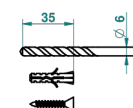

SYSTEM SMOOTH METAL WITH LEVER HANDLES

G9B-58/US

Slide bar with handshower and elbow

65489

10/01/2018

CHARACTERISTIC

- System Smooth Metal with lever handles
- Slide bar with handshower and elbow

AVAILABLE FINITIONS

Black ceram - D30
Blush PVD - H62
Brass color PVD - H49
Brown bronze color PVD - F33
Chrome polished - A02
Copper antique matt, coated - H07

Gold color PVD - H52
Gold mat - F07
Gold polished - F01
Graphite PVD - H64
Light coated bronze - D01
Matt Umber PVD - H67

Matt blush PVD - H60
Matt brass color PVD - H50
Matt brown bronze color PVD - F34
Matt chrome (American satin) - C02
Matt gold color PVD - H53
Matt graphite PVD - H65

Matt nickel (American satin) - C01
Matt nickel color PVD - H56
Nickel antique / Sovereign - H28
Nickel color PVD - H55
Nickel polished - B01
Polished chrome with gold inlay - GA1

Soft gold - F30
Soft matt gold - F31
Umber PVD - H66