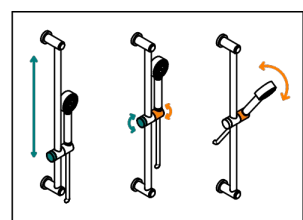

# SYSTEM SMOOTH METAL WITH LEVER HANDLES

G9B-58/US

Slide bar with handsower and elbow

65489

10/01/2018

## CHARACTERISTIC

- System Smooth Metal with lever handles
- Slide bar with handsower and elbow

## AVAILABLE FINITIONS

Black ceram - D30	Gold color PVD - H52	Matt blush PVD - H60	Matt nickel (American satin) - C01	Soft gold - F30
Blush PVD - H62	Gold mat - F07	Matt brass color PVD - H50	Matt nickel color PVD - H56	Soft matt gold - F31
Brass color PVD - H49	Gold polished - F01	Matt brown bronze color PVD - F34	Nickel antique / Sovereign - H28	Umber PVD - H66
Brown bronze color PVD - F33	Graphite PVD - H64	Matt chrome (American satin) - C02	Nickel color PVD - H55	
Chrome polished - A02	Light coated bronze - D01	Matt gold color PVD - H53	Nickel polished - B01	
Copper antique matt, coated - H07	Matt Umber PVD - H67	Matt graphite PVD - H65	Polished chrome with gold inlay - GA1	