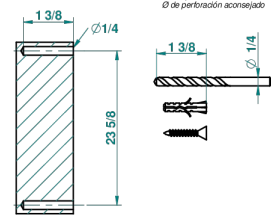

# SYSTEM SMOOTH METAL WITH LEVER HANDLES

G9B-58/US

Slide bar with handsower and elbow

65489

10/01/2018

## CHARACTERISTIC

- System Smooth Metal with lever handles
- Slide bar with handsower and elbow