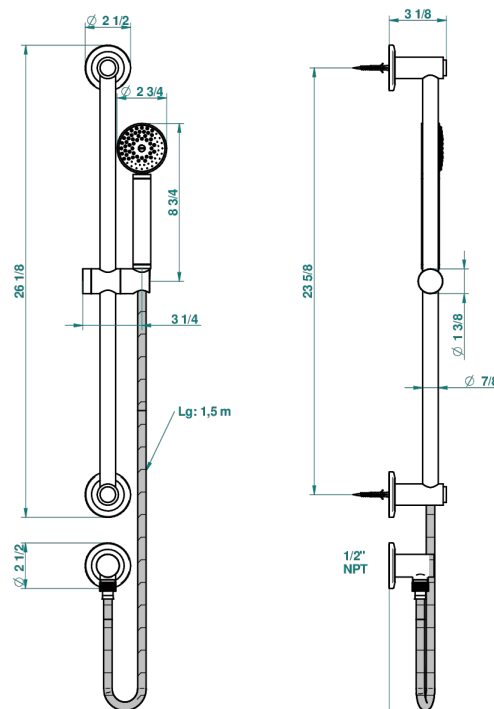

# SYSTEM SMOOTH METAL WITH LEVER HANDLES

G9B-58/US

Slide bar with handsower and elbow

65489

10/01/2018

## CHARACTERISTIC

- System Smooth Metal with lever handles
- Slide bar with handsower and elbow

## AVAILABLE FINITIONS

Black ceram - D30	Gold color PVD - H52	Matt blush PVD - H60	Matt nickel (American satin) - C01	Soft gold - F30
Blush PVD - H62	Gold mat - F07	Matt brass color PVD - H50	Matt nickel color PVD - H56	Soft matt gold - F31
Brass color PVD - H49	Gold polished - F01	Matt brown bronze color PVD - F34	Nickel antique / Sovereign - H28	Umber PVD - H66
Brown bronze color PVD - F33	Graphite PVD - H64	Matt chrome (American satin) - C02	Nickel color PVD - H55	
Chrome polished - A02	Light coated bronze - D01	Matt gold color PVD - H53	Nickel polished - B01	
Copper antique matt, coated - H07	Matt Umber PVD - H67	Matt graphite PVD - H65	Polished chrome with gold inlay - GA1	