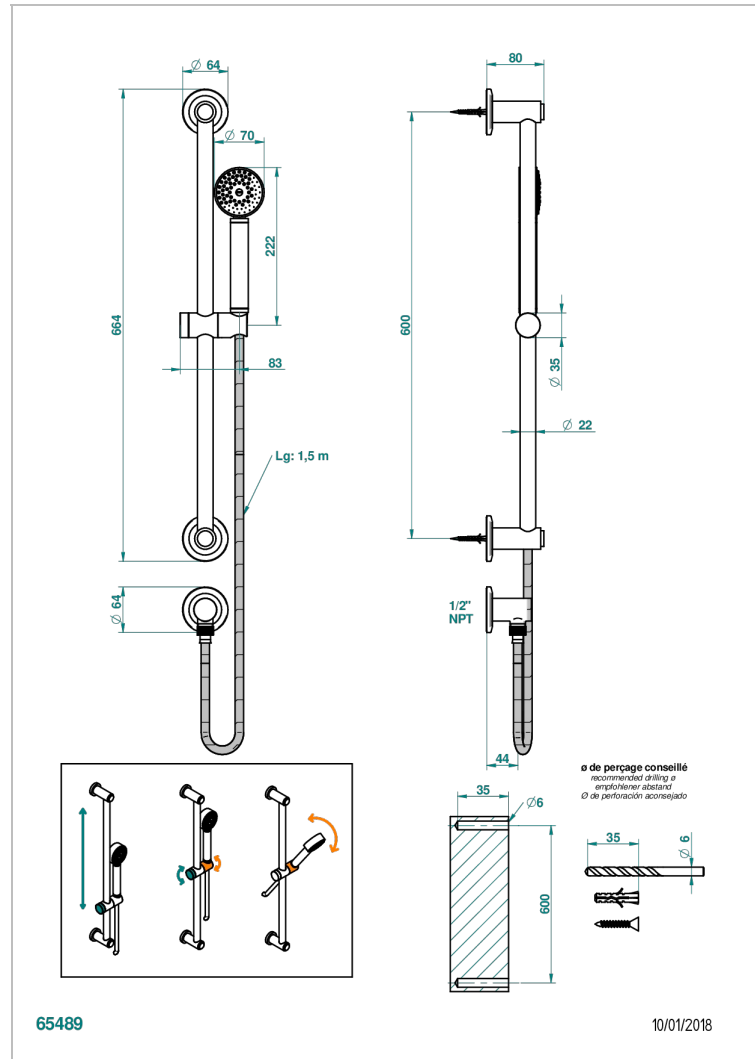

SYSTEM SMOOTH METAL

G9A-58/US

Slide bar with handsower and elbow

CHARACTERISTIC

- System Smooth Metal
- Slide bar with handsower and elbow

AVAILABLE FINITIONS

Black ceram - D30
Blush PVD - H62
Brass color PVD - H49
Brown bronze color PVD - F33
Chrome polished - A02
Copper antique matt, coated - H07

Matt nickel (American satin) - C01
Matt nickel color PVD - H56
Nickel antique / Sovereign - H28
Nickel color PVD - H55
Nickel polished - B01
Polished chrome with gold inlay - GA1

Soft gold - F30
Soft matt gold - F31
Umber PVD - H66