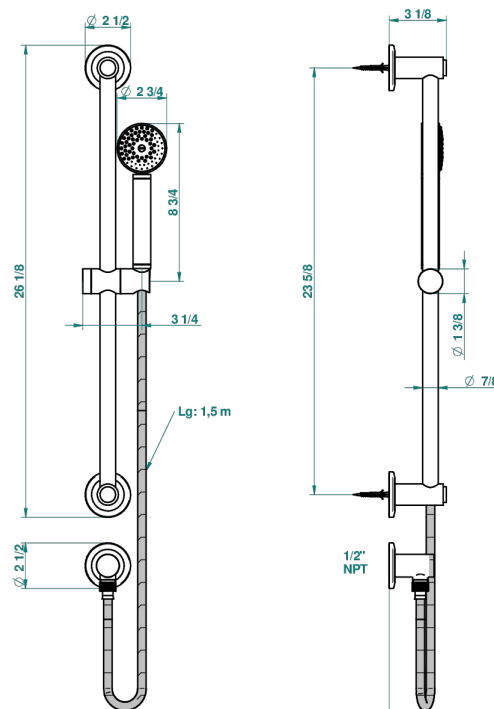

SYSTEM SMOOTH METAL

G9A-58/US

Slide bar with handsower and elbow

65489

10/01/2018

CHARACTERISTIC

- System Smooth Metal
- Slide bar with handsower and elbow

AVAILABLE FINITIONS

Matt blush PVD - H60
Matt brass color PVD - H50
Matt brown bronze color PVD - F34
Matt chrome (American satin) - C02
Matt gold color PVD - H53
Matt graphite PVD - H65

Matt nickel (American satin) - C01
Matt nickel color PVD - H56
Nickel antique / Sovereign - H28
Nickel color PVD - H55
Nickel polished - B01
Polished chrome with gold inlay - GA1