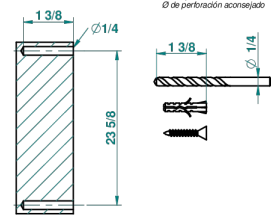

SYSTEM SMOOTH METAL

G9A-58/US

Slide bar with handsower and elbow

65489

10/01/2018

CHARACTERISTIC

- System Smooth Metal
- Slide bar with handsower and elbow

AVAILABLE FINITIONS