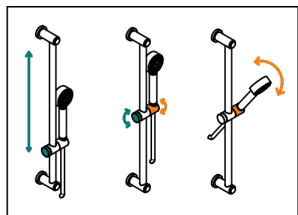

SYSTEM SMOOTH METAL

G9A-58/US

Slide bar with handsower and elbow

65489

10/01/2018

CHARACTERISTIC

- System Smooth Metal
- Slide bar with handsower and elbow

AVAILABLE FINITIONS