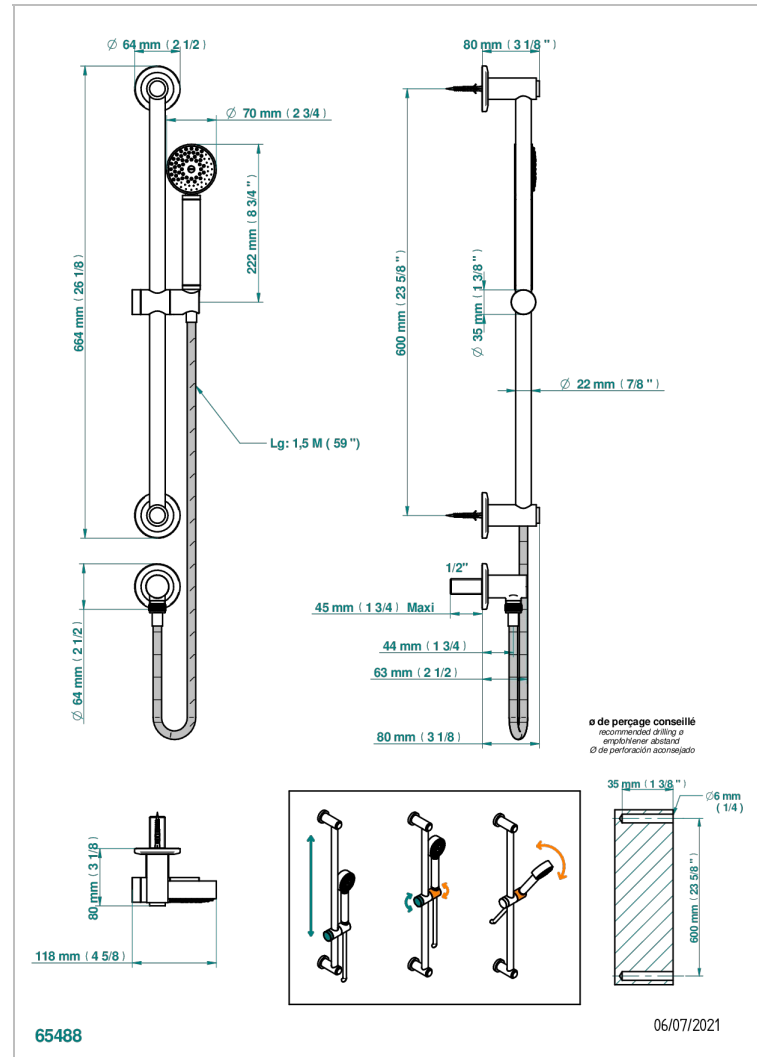

# SYSTEM SMOOTH METAL

G9A-58

Wall mounted stylised handshower, sidebar, hose, hook and elbow

## CHARACTERISTIC

- System Smooth Metal
- Wall mounted stylised handshower, sidebar, hose, hook and elbow

## TECHNICAL SPECS

- Recommandé : 3 bars (max. 5 bars) - Advised : 43,5 psi (max. 72 psi)
- 9,5 l/min à 3 bars (2.5 gpm at 43.5 psi)