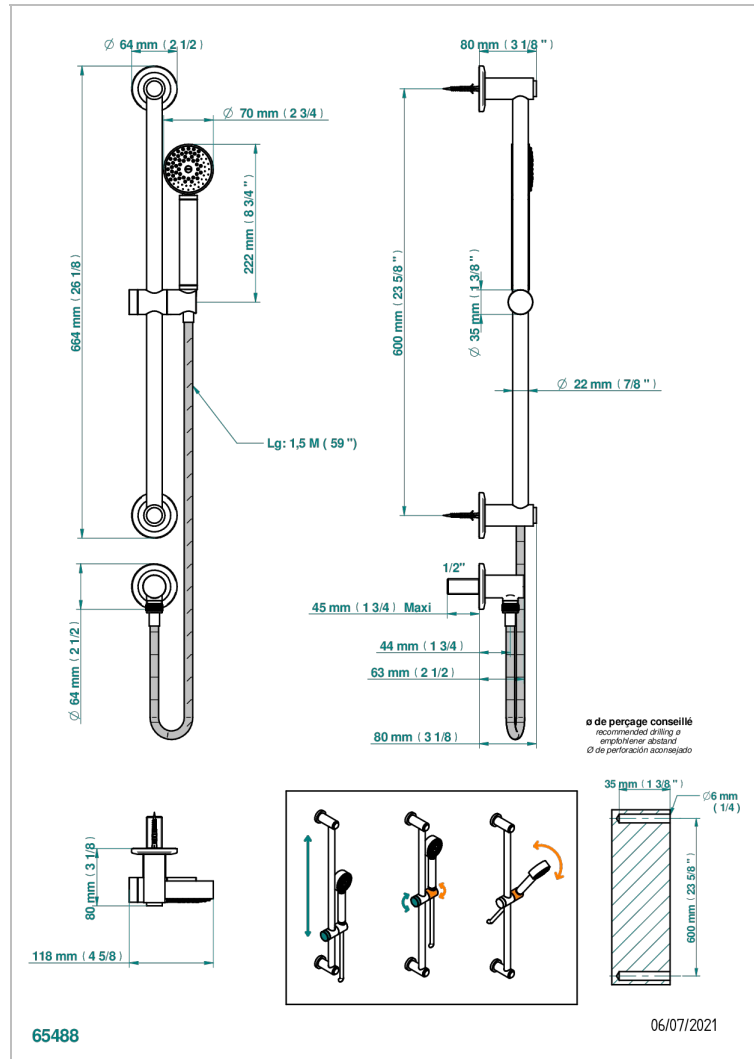

BONDI WITH LEVER

G7G-58

Wall mounted stylised handshower, sidebar, hose, hook and elbow

CHARACTERISTIC

- Bondi with lever
- Wall mounted stylised handshower, sidebar, hose, hook and elbow

TECHNICAL SPECS

- Recommandé : 3 bars (max. 5 bars) - Advised : 43,5 psi (max. 72 psi)
- 9,5 l/min à 3 bars (2.5 gpm at 43.5 psi)

AVAILABLE FINITIONS

Antique nickel - H28
Black ceram - D30
Blush PVD - H62
Brass color PVD - H49
Brown bronze color PVD - F33
Gold color PVD - H52

Graphite PVD - H64
Lacquered light bronze - D01
Matt Umber PVD - H67
Matt blush PVD - H60
Matt brass color PVD - H50
Matt brown bronze color PVD - F34