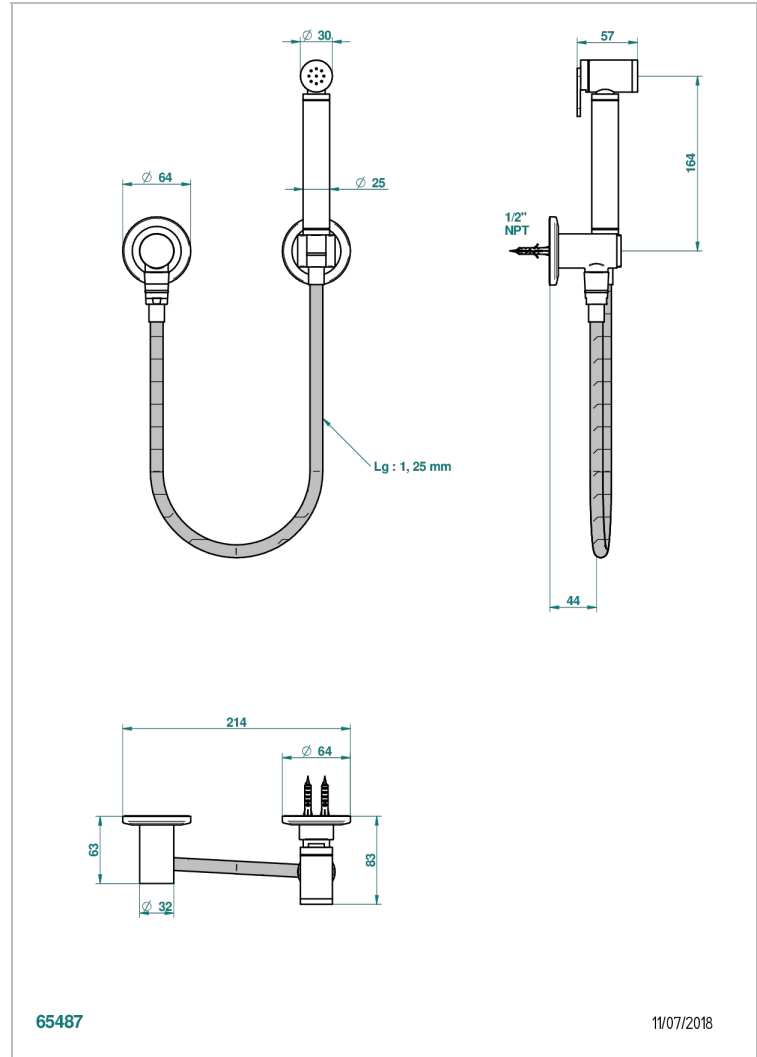

# BONDI WITH LEVER HANDLES

G7G-5840/7US

Hygienic set w/hand w/push button + wall elbowed

65487

11/07/2018

## CHARACTERISTIC

- Bondi with lever handles
- Hygienic set w/hand w/push button + wall elbowed