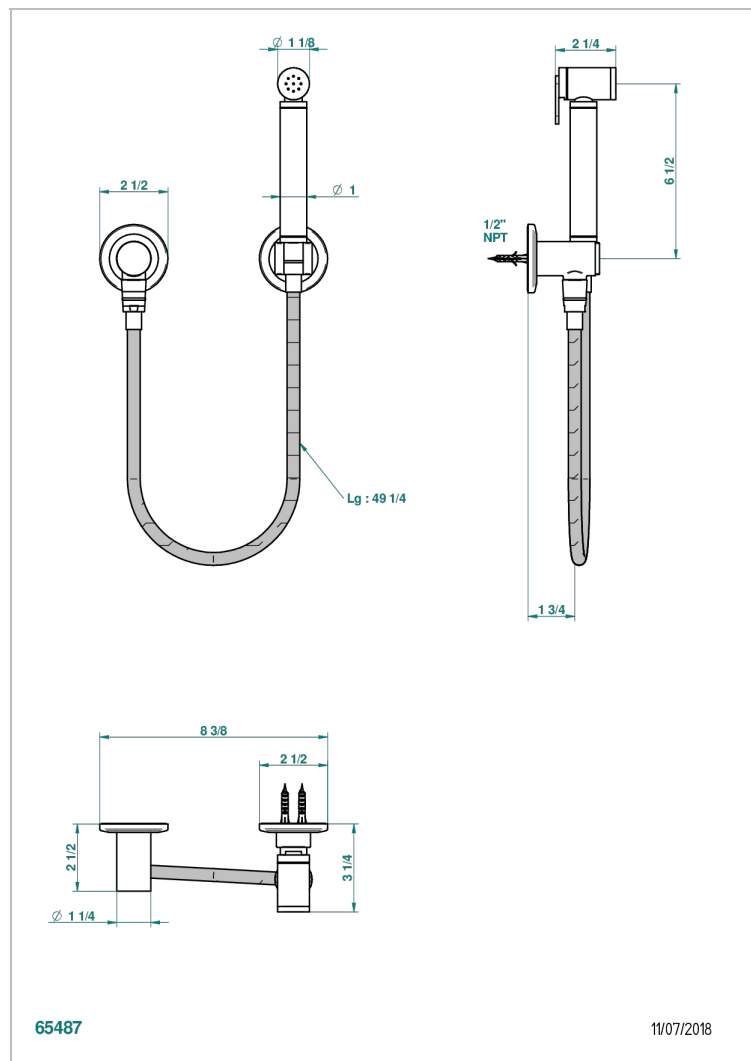

BONDI WITH LEVER HANDLES

G7G-5840/7US

Hygienic set w/hand w/push button + wall elbowed

65487

11/07/2018

CHARACTERISTIC

- Bondi with lever handles
- Hygienic set w/hand w/push button + wall elbowed

AVAILABLE FINITIONS