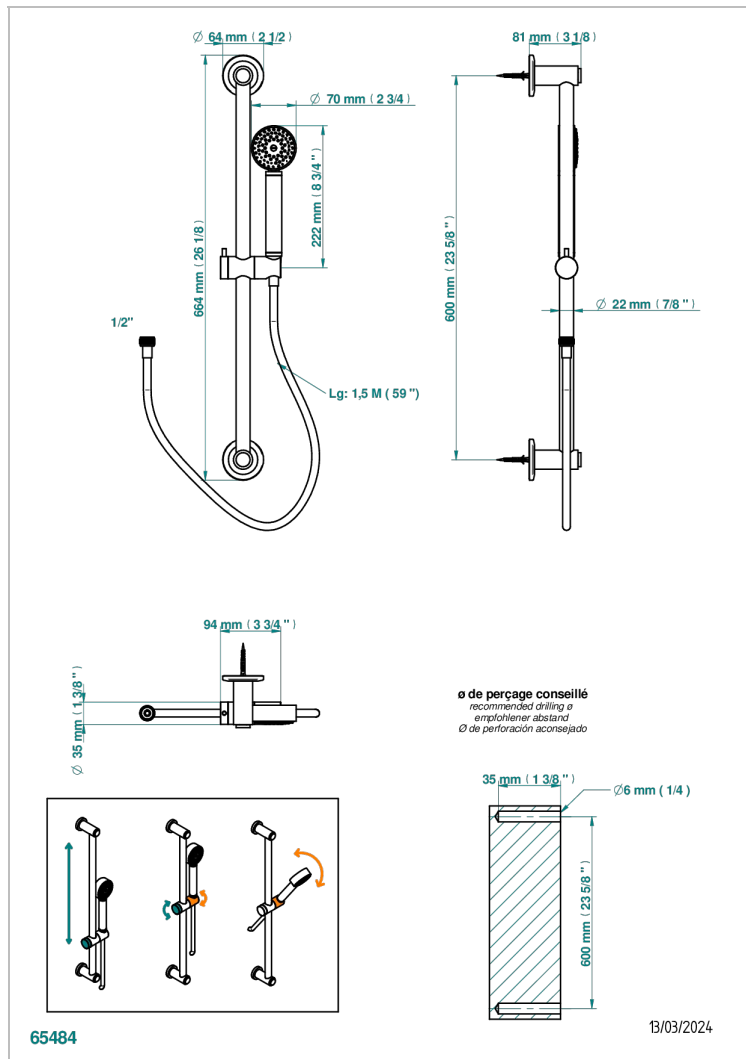

SYSTEM CRYSTAL WITH LEVER HANDLES

G9K-58A

Wall mounted stylised handshower, 60 cm slidebar, hose and hook - no elbow

CHARACTERISTIC

- System Crystal with lever handles
- Wall mounted stylised handshower, 60 cm slidebar, hose and hook - no elbow

TECHNICAL SPECS

- Recommandé : 3 bars (max. 5 bars) - Advised : 43,5 psi (max. 72 psi)
- 9,5 l/min à 3 bars (2.5 gpm at 43.5 psi)

AVAILABLE FINITIONS

Black ceram - D30
Blush PVD - H62
Brass color PVD - H49
Brown bronze color PVD - F33
Chrome polished - A02
Copper antique matt, coated - H07

Matt nickel (American satin) - C01
Matt nickel color PVD - H56
Nickel antique / Sovereign - H28
Nickel color PVD - H55
Nickel polished - B01
Soft gold - F30

Soft matt gold - F31
Umber PVD - H66