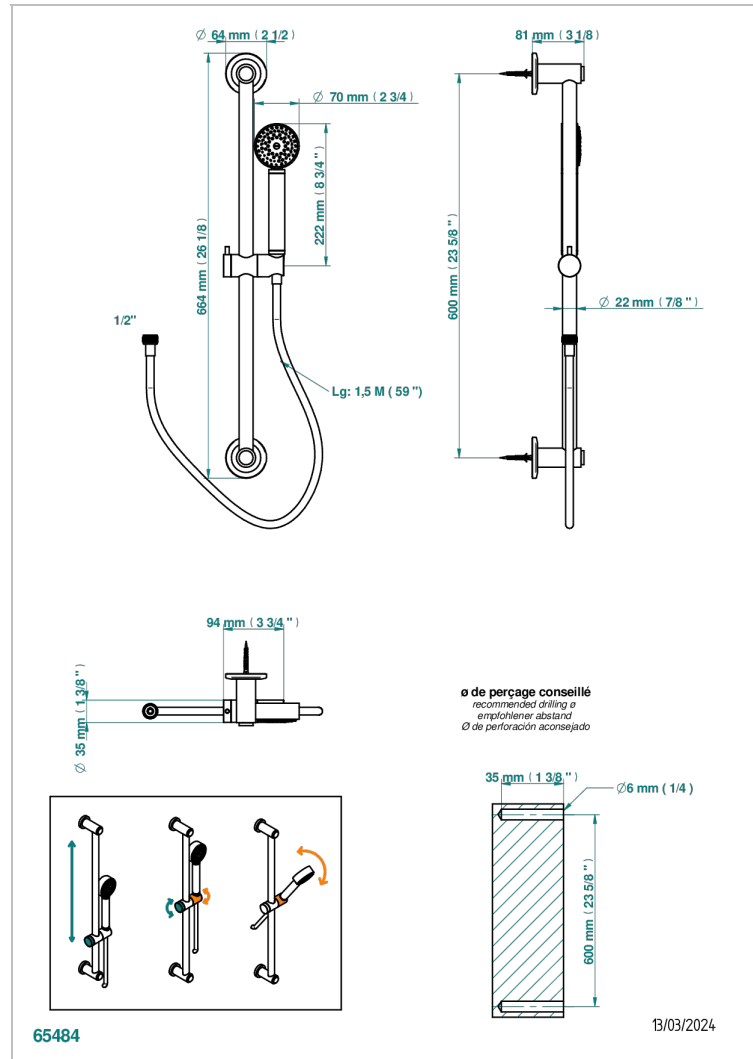

SYSTEM CRYSTAL

G9J-58A

THG[®]
PARIS

Wall mounted stylised handshower, 60 cm slidebar, hose and hook - no elbow

CHARACTERISTIC

- System Crystal
- Wall mounted stylised handshower, 60 cm slidebar, hose and hook - no elbow

TECHNICAL SPECS

- Recommandé : 3 bars (max. 5 bars) - Advised : 43,5 psi (max. 72 psi)
- 9,5 l/min à 3 bars (2.5 gpm at 43.5 psi)

AVAILABLE FINITIONS

Black ceram - D30
Blush PVD - H62
Brass color PVD - H49
Brown bronze color PVD - F33
Chrome polished - A02
Copper antique matt, coated - H07

Matt nickel (American satin) - C01
Matt nickel color PVD - H56
Nickel antique / Sovereign - H28
Nickel color PVD - H55
Nickel polished - B01
Soft gold - F30

Soft matt gold - F31
Umber PVD - H66