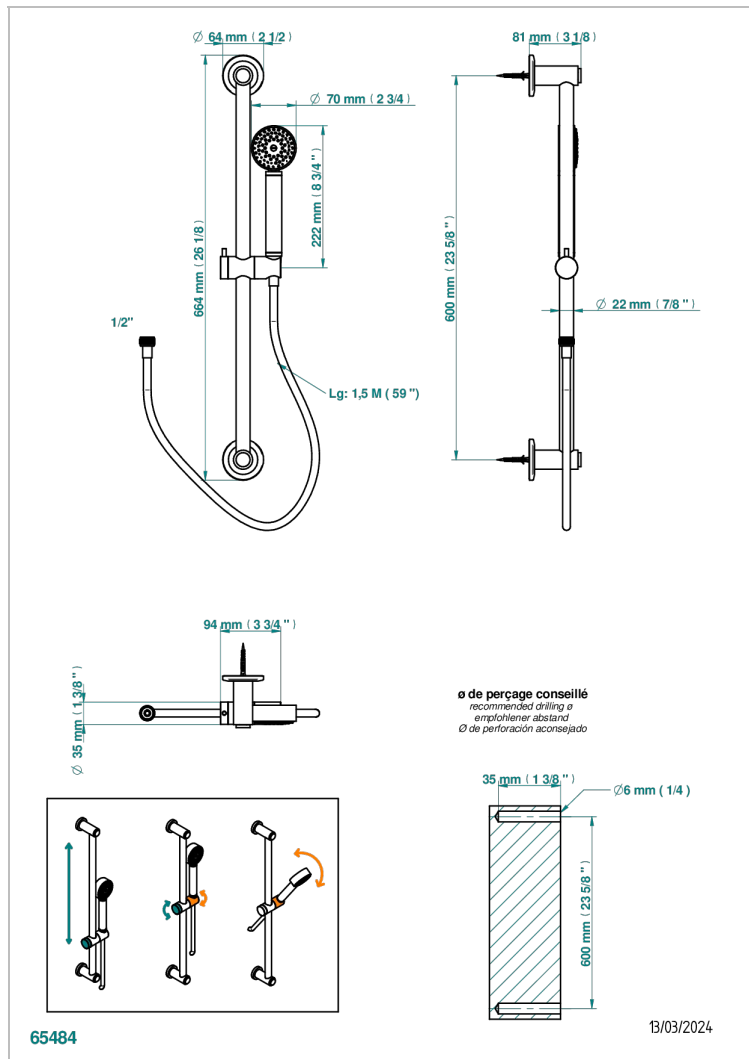

SYSTEM HOWLITE WITH LEVER HANDLES

G9H-58A

Wall mounted stylised handshower, 60 cm slidebar, hose and hook - no elbow

CHARACTERISTIC

- System Howlite with lever handles
- Wall mounted stylised handshower, 60 cm slidebar, hose and hook - no elbow

TECHNICAL SPECS

- Recommandé : 3 bars (max. 5 bars) - Advised : 43,5 psi (max. 72 psi)
- 9,5 l/min à 3 bars (2.5 gpm at 43.5 psi)

AVAILABLE FINITIONS

Black ceram - D30
Blush PVD - H62
Brass color PVD - H49
Brown bronze color PVD - F33
Chrome polished - A02
Copper antique matt, coated - H07

Matt nickel (American satin) - C01
Matt nickel color PVD - H56
Nickel antique / Sovereign - H28
Nickel color PVD - H55
Nickel polished - B01
Soft gold - F30

Soft matt gold - F31
Umber PVD - H66