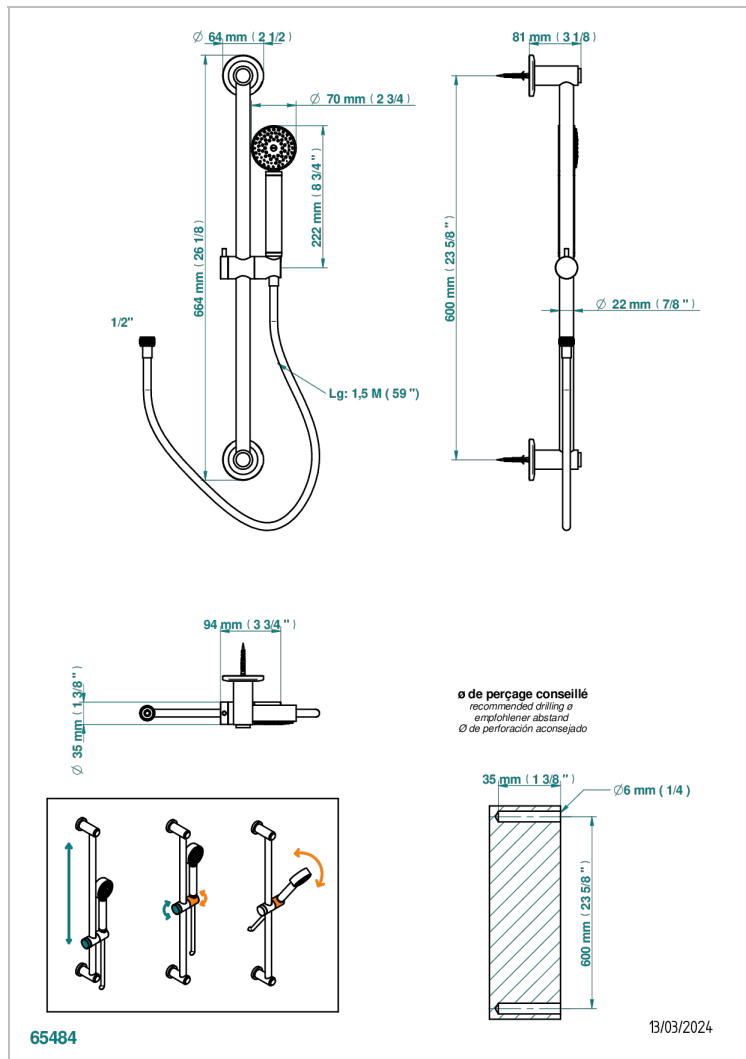

SYSTEM SQUARED METAL WITH LEVER HANDLES

G9F-58A

Wall mounted stylised handshower, 60 cm slidebar, hose and hook - no elbow

CHARACTERISTIC

- System Squared Metal with lever handles
- Wall mounted stylised handshower, 60 cm slidebar, hose and hook - no elbow

TECHNICAL SPECS

- Recommandé : 3 bars (max. 5 bars) - Advised : 43,5 psi (max. 72 psi)
- 9,5 l/min à 3 bars (2.5 gpm at 43.5 psi)

AVAILABLE FINITIONS

Black ceram - D30
Blush PVD - H62
Brass color PVD - H49
Brown bronze color PVD - F33
Chrome polished - A02
Copper antique matt, coated - H07

Matt nickel (American satin) - C01
Matt nickel color PVD - H56
Nickel antique / Sovereign - H28
Nickel color PVD - H55
Nickel polished - B01
Polished chrome with gold inlay - GA1

Soft gold - F30
Soft matt gold - F31
Umber PVD - H66