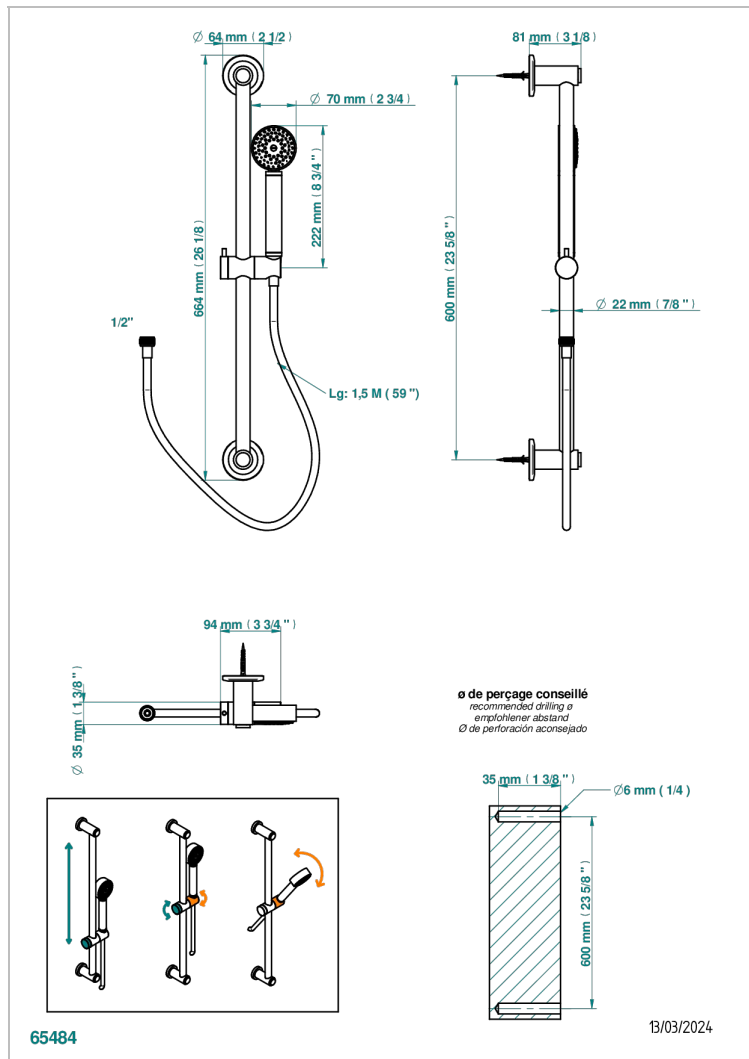

SYSTEM SQUARED METAL

G9E-58A

THG[®]
PARIS

Wall mounted stylised handshower, 60 cm slidebar, hose and hook - no elbow

CHARACTERISTIC

- System Squared Metal
- Wall mounted stylised handshower, 60 cm slidebar, hose and hook - no elbow

TECHNICAL SPECS

- Recommandé : 3 bars (max. 5 bars) - Advised : 43,5 psi (max. 72 psi)
- 9,5 l/min à 3 bars (2.5 gpm at 43.5 psi)

AVAILABLE FINITIONS

Black ceram - D30
Blush PVD - H62
Brass color PVD - H49
Brown bronze color PVD - F33
Chrome polished - A02
Copper antique matt, coated - H07

Matt nickel (American satin) - C01
Matt nickel color PVD - H56
Nickel antique / Sovereign - H28
Nickel color PVD - H55
Nickel polished - B01
Polished chrome with gold inlay - GA1

Soft gold - F30
Soft matt gold - F31
Umber PVD - H66