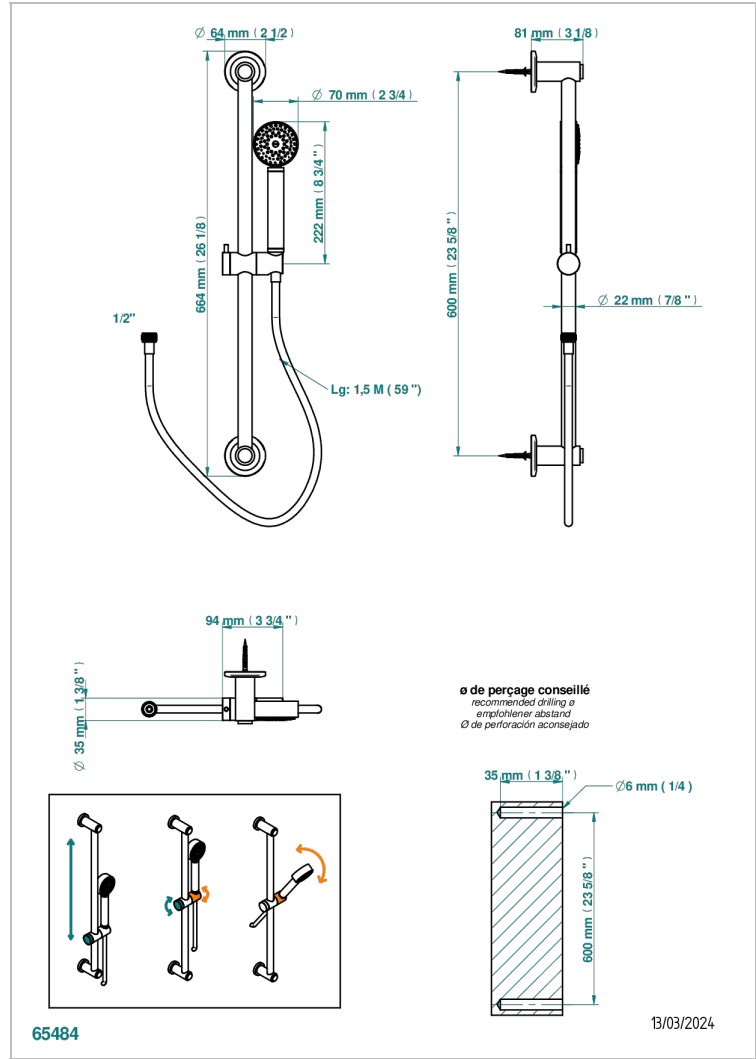

BONDI WITH LEVER

G7G-58A

Wall mounted stylised handshower, 60 cm slidebar, hose and hook, no elbow

CHARACTERISTIC

- Bondi with lever
- Wall mounted stylised handshower, 60 cm slidebar, hose and hook, no elbow

TECHNICAL SPECS

- Recommandé : 3 bars (max. 5 bars) - Advised : 43,5 psi (max. 72 psi)
- 9,5 l/min à 3 bars (2.5 gpm at 43.5 psi)

AVAILABLE FINITIONS

Antique nickel - H28
Black ceram - D30
Blush PVD - H62
Brass color PVD - H49
Brown bronze color PVD - F33
Gold color PVD - H52