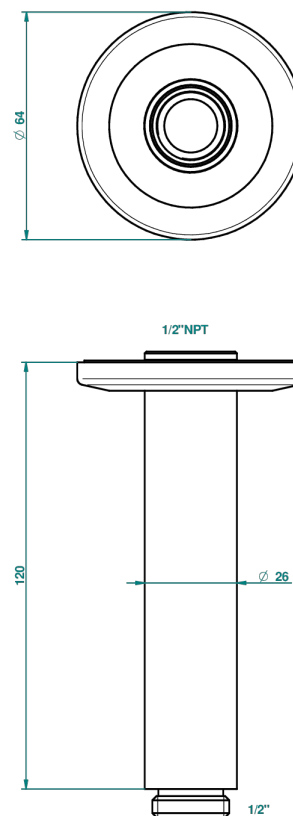

SYSTEM CRYSTAL WITH LEVER HANDLES

G9K-82V/US

THG[®]
PARIS

Vertical shower arm ceiling mounted 1/2" connection

65483

10/01/2018

CHARACTERISTIC

- System Crystal with lever handles
- Vertical shower arm ceiling mounted 1/2" connection

AVAILABLE FINITIONS

Black ceram - D30
Blush PVD - H62
Brass color PVD - H49
Brown bronze color PVD - F33
Chrome polished - A02
Copper antique matt, coated - H07

Gold color PVD - H52
Gold mat - F07
Gold polished - F01
Graphite PVD - H64
Light coated bronze - D01
Matt Umber PVD - H67