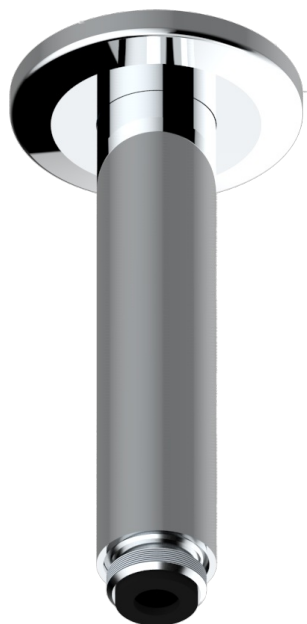

SYSTEM CRYSTAL WITH LEVER HANDLES

G9K-82V/US

THG[®]
PARIS

Vertical shower arm ceiling mounted 1/2" connection

65483

10/01/2018

CHARACTERISTIC

- System Crystal with lever handles
- Vertical shower arm ceiling mounted 1/2" connection

AVAILABLE FINITIONS

Black ceram - D30
Blush PVD - H62
Brass color PVD - H49
Brown bronze color PVD - F33
Chrome polished - A02
Copper antique matt, coated - H07

Gold color PVD - H52
Gold mat - F07
Gold polished - F01
Graphite PVD - H64
Light coated bronze - D01
Matt Umber PVD - H67

Matt blush PVD - H60
Matt brass color PVD - H50
Matt brown bronze color PVD - F34
Matt chrome (American satin) - C02
Matt gold color PVD - H53
Matt graphite PVD - H65

Matt nickel (American satin) - C01
Matt nickel color PVD - H56
Nickel antique / Sovereign - H28
Nickel color PVD - H55
Nickel polished - B01
Soft gold - F30

Soft matt gold - F31
Umber PVD - H66