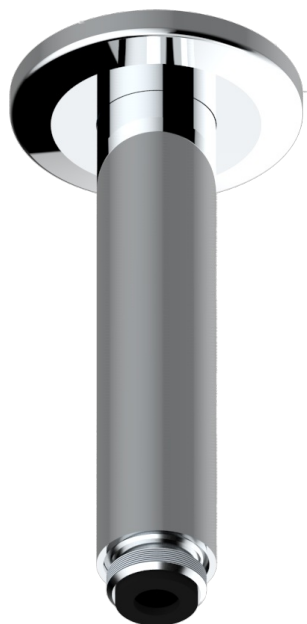

# SYSTEM CRYSTAL WITH LEVER HANDLES

G9K-82V/US

THG<sup>®</sup>  
PARIS

Vertical shower arm ceiling mounted 1/2" connection

65483

10/01/2018

## CHARACTERISTIC

- System Crystal with lever handles
- Vertical shower arm ceiling mounted 1/2" connection

## AVAILABLE FINITIONS

Black ceram - D30  
Blush PVD - H62  
Brass color PVD - H49  
Brown bronze color PVD - F33  
Chrome polished - A02  
Copper antique matt, coated - H07

Gold color PVD - H52  
Gold mat - F07  
Gold polished - F01  
Graphite PVD - H64  
Light coated bronze - D01  
Matt Umber PVD - H67

Matt blush PVD - H60  
Matt brass color PVD - H50  
Matt brown bronze color PVD - F34  
Matt chrome (American satin) - C02  
Matt gold color PVD - H53  
Matt graphite PVD - H65

Matt nickel (American satin) - C01  
Matt nickel color PVD - H56  
Nickel antique / Sovereign - H28  
Nickel color PVD - H55  
Nickel polished - B01  
Soft gold - F30