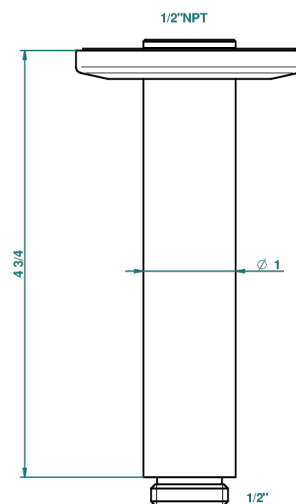

# SYSTEM CRYSTAL WITH LEVER HANDLES

G9K-82V/US

THG<sup>®</sup>  
PARIS

Vertical shower arm ceiling mounted 1/2" connection

65483

10/01/2018

## CHARACTERISTIC

- System Crystal with lever handles
- Vertical shower arm ceiling mounted 1/2" connection