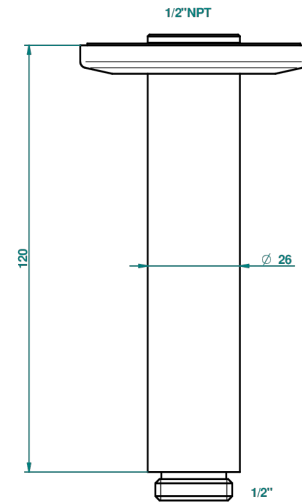

# SYSTEM CRYSTAL

G9J-82V/US

Vertical shower arm ceiling mounted 1/2" connection

65483

10/01/2018

## CHARACTERISTIC

- System Crystal
- Vertical shower arm ceiling mounted 1/2" connection