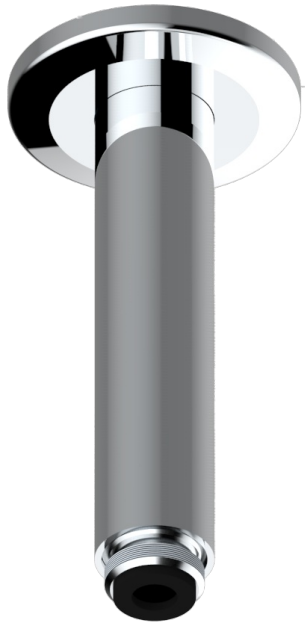

# SYSTEM CRYSTAL

G9J-82V/US

Vertical shower arm ceiling mounted 1/2" connection

65483

10/01/2018

## CHARACTERISTIC

- System Crystal
- Vertical shower arm ceiling mounted 1/2" connection

## AVAILABLE FINITIONS

Black ceram - D30  
Blush PVD - H62  
Brass color PVD - H49  
Brown bronze color PVD - F33  
Chrome polished - A02  
Copper antique matt, coated - H07

Gold color PVD - H52  
Gold mat - F07  
Gold polished - F01  
Graphite PVD - H64  
Light coated bronze - D01  
Matt Umber PVD - H67

Matt blush PVD - H60  
Matt brass color PVD - H50  
Matt brown bronze color PVD - F34  
Matt chrome (American satin) - C02  
Matt gold color PVD - H53  
Matt graphite PVD - H65

Matt nickel (American satin) - C01  
Matt nickel color PVD - H56  
Nickel antique / Sovereign - H28  
Nickel color PVD - H55  
Nickel polished - B01  
Soft gold - F30