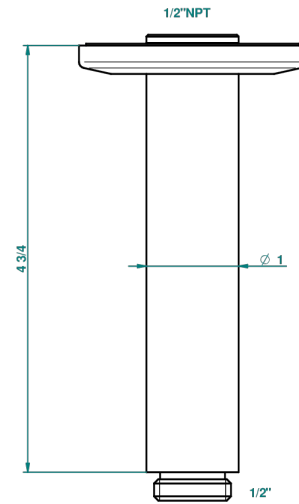

# SYSTEM CRYSTAL

G9J-82V/US

Vertical shower arm ceiling mounted 1/2" connection

65483

10/01/2018

## CHARACTERISTIC

- System Crystal
- Vertical shower arm ceiling mounted 1/2" connection