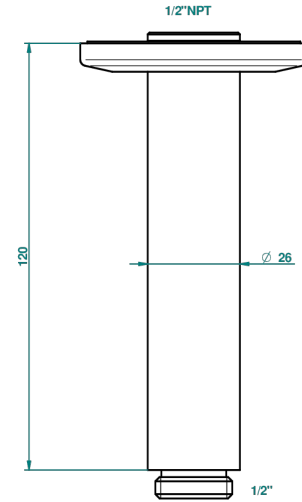

# SYSTEM HOWLITE

G9G-82V/US

Vertical shower arm ceiling mounted 1/2" connection

65483

10/01/2018

## CHARACTERISTIC

- System Howlite
- Vertical shower arm ceiling mounted 1/2" connection