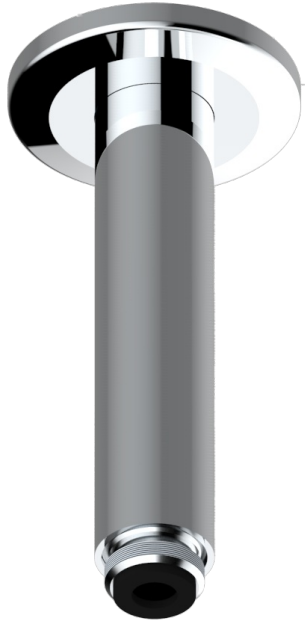

# SYSTEM HOWLITE

G9G-82V/US

Vertical shower arm ceiling mounted 1/2" connection

65483

10/01/2018

## CHARACTERISTIC

- System Howlite
- Vertical shower arm ceiling mounted 1/2" connection

## AVAILABLE FINITIONS

Black ceram - D30  
Blush PVD - H62  
Brass color PVD - H49  
Brown bronze color PVD - F33  
Chrome polished - A02  
Copper antique matt, coated - H07

Gold color PVD - H52  
Gold mat - F07  
Gold polished - F01  
Graphite PVD - H64  
Light coated bronze - D01  
Matt Umber PVD - H67

Matt blush PVD - H60  
Matt brass color PVD - H50  
Matt brown bronze color PVD - F34  
Matt chrome (American satin) - C02  
Matt gold color PVD - H53  
Matt graphite PVD - H65

Matt nickel (American satin) - C01  
Matt nickel color PVD - H56  
Nickel antique / Sovereign - H28  
Nickel color PVD - H55  
Nickel polished - B01  
Soft gold - F30