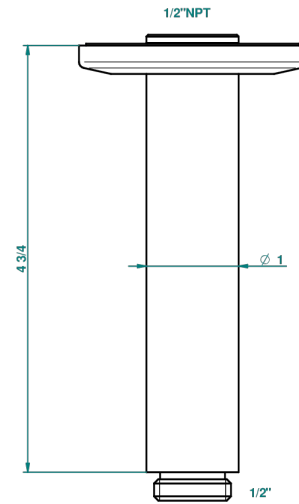

# SYSTEM HOWLITE

G9G-82V/US

Vertical shower arm ceiling mounted 1/2" connection

65483

10/01/2018

## CHARACTERISTIC

- System Howlite
- Vertical shower arm ceiling mounted 1/2" connection