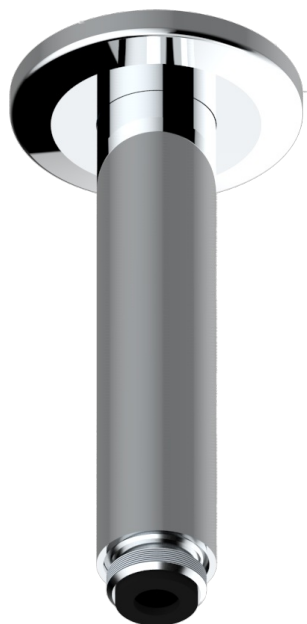

SYSTEM SQUARED METAL WITH LEVER HANDLES

G9F-82V/US

Vertical shower arm ceiling mounted 1/2" connection

65483

10/01/2018

CHARACTERISTIC

- System Squared Metal with lever handles
- Vertical shower arm ceiling mounted 1/2" connection

AVAILABLE FINITIONS

Black ceram - D30
Blush PVD - H62
Brass color PVD - H49
Brown bronze color PVD - F33
Chrome polished - A02
Copper antique matt, coated - H07

Gold color PVD - H52
Gold mat - F07
Gold polished - F01
Graphite PVD - H64
Light coated bronze - D01
Matt Umber PVD - H67

Matt blush PVD - H60
Matt brass color PVD - H50
Matt brown bronze color PVD - F34
Matt chrome (American satin) - C02
Matt gold color PVD - H53
Matt graphite PVD - H65

Matt nickel (American satin) - C01
Matt nickel color PVD - H56
Nickel antique / Sovereign - H28
Nickel color PVD - H55
Nickel polished - B01
Polished chrome with gold inlay - GA1

Soft gold - F30
Soft matt gold - F31
Umber PVD - H66