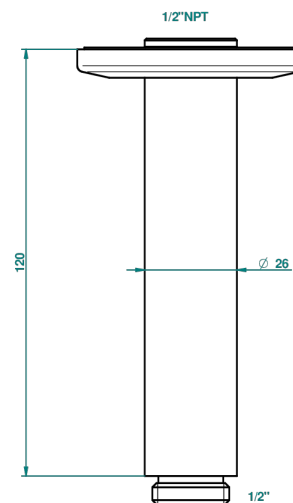

SYSTEM SQUARED METAL WITH LEVER HANDLES

G9F-82V/US

Vertical shower arm ceiling mounted 1/2" connection

65483

10/01/2018

CHARACTERISTIC

- System Squared Metal with lever handles
- Vertical shower arm ceiling mounted 1/2" connection