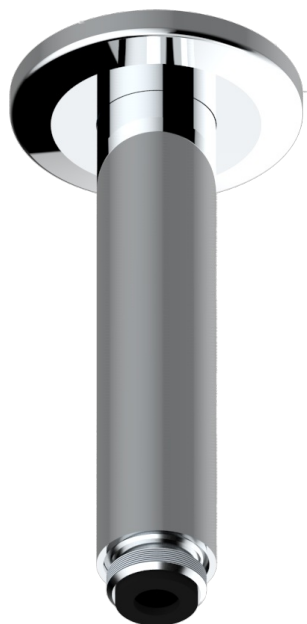

SYSTEM SQUARED METAL WITH LEVER HANDLES

G9F-82V/US

THG[®]
PARIS

Vertical shower arm ceiling mounted 1/2" connection

65483

10/01/2018

CHARACTERISTIC

- System Squared Metal with lever handles
- Vertical shower arm ceiling mounted 1/2" connection

AVAILABLE FINITIONS

Black ceram - D30
Blush PVD - H62
Brass color PVD - H49
Brown bronze color PVD - F33
Chrome polished - A02
Copper antique matt, coated - H07

Gold color PVD - H52
Gold mat - F07
Gold polished - F01
Graphite PVD - H64
Light coated bronze - D01
Matt Umber PVD - H67

Matt blush PVD - H60
Matt brass color PVD - H50
Matt brown bronze color PVD - F34
Matt chrome (American satin) - C02
Matt gold color PVD - H53
Matt graphite PVD - H65

Matt nickel (American satin) - C01
Matt nickel color PVD - H56
Nickel antique / Sovereign - H28
Nickel color PVD - H55
Nickel polished - B01
Polished chrome with gold inlay - GA1

Soft gold - F30
Soft matt gold - F31
Umber PVD - H66