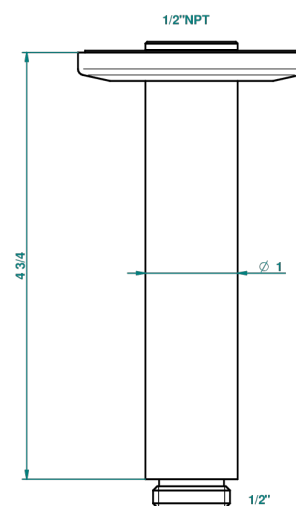

SYSTEM SQUARED METAL WITH LEVER HANDLES

G9F-82V/US

THG[®]
PARIS

Vertical shower arm ceiling mounted 1/2" connection

65483

10/01/2018

CHARACTERISTIC

- System Squared Metal with lever handles
- Vertical shower arm ceiling mounted 1/2" connection