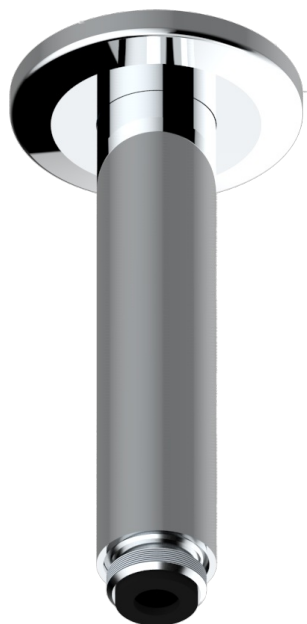

# SYSTEM SQUARED METAL

G9E-82V/US

Vertical shower arm ceiling mounted 1/2" connection

THG<sup>®</sup>  
PARIS

65483

10/01/2018

## CHARACTERISTIC

- System Squared Metal
- Vertical shower arm ceiling mounted 1/2" connection

## AVAILABLE FINITIONS

Black ceram - D30  
Blush PVD - H62  
Brass color PVD - H49  
Brown bronze color PVD - F33  
Chrome polished - A02  
Copper antique matt, coated - H07

Gold color PVD - H52  
Gold mat - F07  
Gold polished - F01  
Graphite PVD - H64  
Light coated bronze - D01  
Matt Umber PVD - H67

Matt blush PVD - H60  
Matt brass color PVD - H50  
Matt brown bronze color PVD - F34  
Matt chrome (American satin) - C02  
Matt gold color PVD - H53  
Matt graphite PVD - H65

Matt nickel (American satin) - C01  
Matt nickel color PVD - H56  
Nickel antique / Sovereign - H28  
Nickel color PVD - H55  
Nickel polished - B01  
Polished chrome with gold inlay - GA1