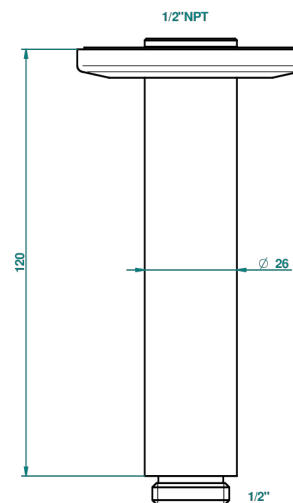

# SYSTEM SQUARED METAL

G9E-82V/US

Vertical shower arm ceiling mounted 1/2" connection

THG<sup>®</sup>  
PARIS

65483

10/01/2018

## CHARACTERISTIC

- System Squared Metal
- Vertical shower arm ceiling mounted 1/2" connection