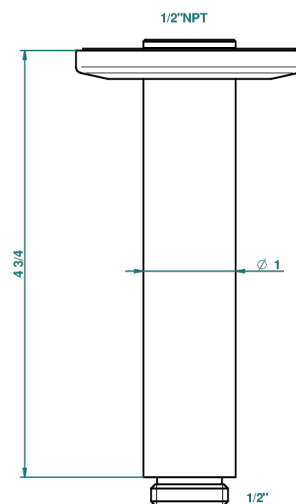

SYSTEM SQUARED METAL

G9E-82V/US

Vertical shower arm ceiling mounted 1/2" connection

THG[®]
PARIS

65483

10/01/2018

CHARACTERISTIC

- System Squared Metal
- Vertical shower arm ceiling mounted 1/2" connection