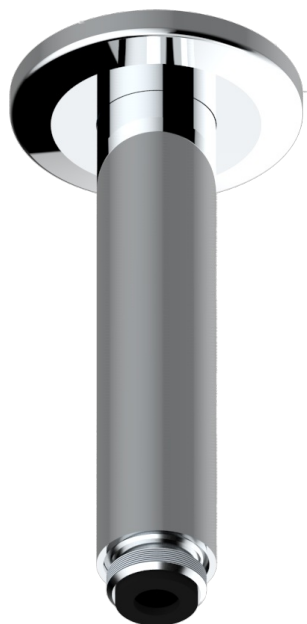

SYSTEM SQUARED METAL

G9E-82V/US

Vertical shower arm ceiling mounted 1/2" connection

THG[®]
PARIS

65483

10/01/2018

CHARACTERISTIC

- System Squared Metal
- Vertical shower arm ceiling mounted 1/2" connection

AVAILABLE FINITIONS

Black ceram - D30
Blush PVD - H62
Brass color PVD - H49
Brown bronze color PVD - F33
Chrome polished - A02
Copper antique matt, coated - H07

Gold color PVD - H52
Gold mat - F07
Gold polished - F01
Graphite PVD - H64
Light coated bronze - D01
Matt Umber PVD - H67

Matt blush PVD - H60
Matt brass color PVD - H50
Matt brown bronze color PVD - F34
Matt chrome (American satin) - C02
Matt gold color PVD - H53
Matt graphite PVD - H65

Matt nickel (American satin) - C01
Matt nickel color PVD - H56
Nickel antique / Sovereign - H28
Nickel color PVD - H55
Nickel polished - B01
Polished chrome with gold inlay - GA1

Soft gold - F30
Soft matt gold - F31
Umber PVD - H66