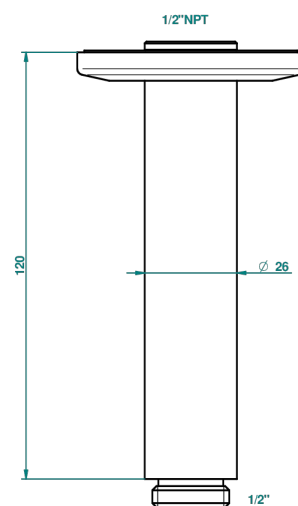

SYSTEM DIAMOND METAL WITH LEVER

G9D-82V/US

Vertical shower arm & flange ceiling mounted 1/2

THG[®]
PARIS

65483

10/01/2018

CARACTERÍSTICAS

- System Diamond Metal with lever
- Vertical shower arm & flange ceiling mounted 1/2