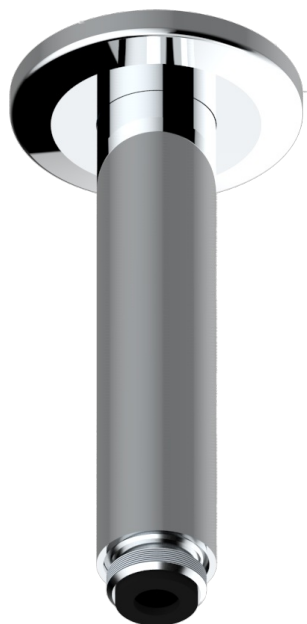

SYSTEM DIAMOND METAL WITH LEVER HANDLES

G9D-82V/US

Vertical shower arm ceiling mounted 1/2" connection

65483

10/01/2018

CHARACTERISTIC

- System Diamond Metal with lever handles
- Vertical shower arm ceiling mounted 1/2" connection

AVAILABLE FINITIONS

Black ceram - D30
Blush PVD - H62
Brass color PVD - H49
Brown bronze color PVD - F33
Chrome polished - A02
Copper antique matt, coated - H07

Gold color PVD - H52
Gold mat - F07
Gold polished - F01
Graphite PVD - H64
Light coated bronze - D01
Matt Umber PVD - H67

Matt blush PVD - H60
Matt brass color PVD - H50
Matt brown bronze color PVD - F34
Matt chrome (American satin) - C02
Matt gold color PVD - H53
Matt graphite PVD - H65

Matt nickel (American satin) - C01
Matt nickel color PVD - H56
Nickel antique / Sovereign - H28
Nickel color PVD - H55
Nickel polished - B01
Polished chrome with gold inlay - GA1

Soft gold - F30
Soft matt gold - F31
Umber PVD - H66