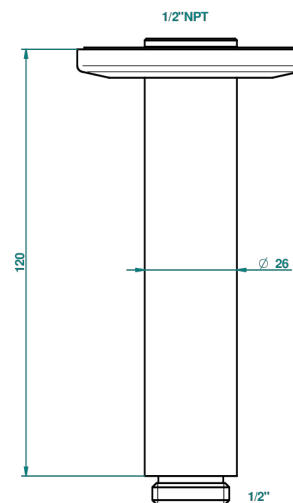

SYSTEM DIAMOND METAL WITH LEVER HANDLES

G9D-82V/US

Vertical shower arm ceiling mounted 1/2" connection

65483

10/01/2018

CHARACTERISTIC

- System Diamond Metal with lever handles
- Vertical shower arm ceiling mounted 1/2" connection