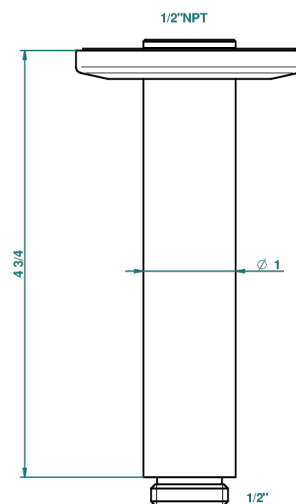

# SYSTEM DIAMOND METAL WITH LEVER

G9D-82V/US

Vertical shower arm & flange ceiling mounted 1/2

THG<sup>®</sup>  
PARIS

65483

10/01/2018

## CARACTERÍSTICAS

- System Diamond Metal with lever
- Vertical shower arm & flange ceiling mounted 1/2