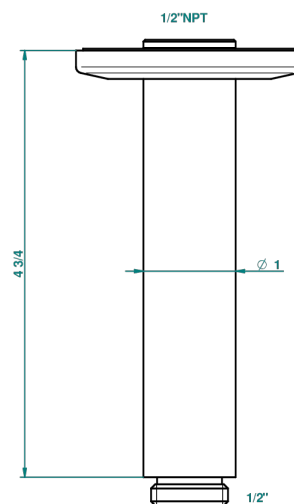

SYSTEM DIAMOND METAL WITH LEVER HANDLES

G9D-82V/US

Vertical shower arm ceiling mounted 1/2" connection

65483

10/01/2018

CHARACTERISTIC

- System Diamond Metal with lever handles
- Vertical shower arm ceiling mounted 1/2" connection