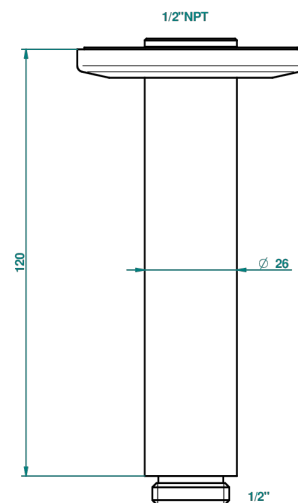

# SYSTEM DIAMOND METAL

G9C-82V/US

Vertical shower arm & flange ceiling mounted 1/2

THG<sup>®</sup>  
PARIS

65483

10/01/2018

## CARACTERÍSTICAS

- System Diamond Metal
- Vertical shower arm & flange ceiling mounted 1/2