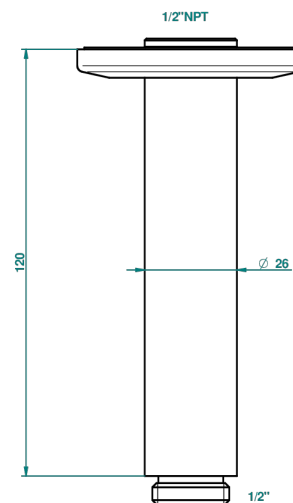

# SYSTEM DIAMOND METAL

G9C-82V/US

Vertical shower arm ceiling mounted 1/2" connection

THG<sup>®</sup>  
PARIS

65483

10/01/2018

## CHARACTERISTIC

- System Diamond Metal
- Vertical shower arm ceiling mounted 1/2" connection