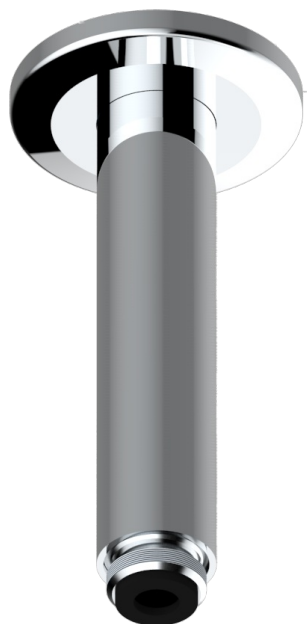

# SYSTEM DIAMOND METAL

G9C-82V/US

Vertical shower arm ceiling mounted 1/2" connection

THG<sup>®</sup>  
PARIS

65483

10/01/2018

## CHARACTERISTIC

- System Diamond Metal
- Vertical shower arm ceiling mounted 1/2" connection

## AVAILABLE FINITIONS

Black ceram - D30  
Blush PVD - H62  
Brass color PVD - H49  
Brown bronze color PVD - F33  
Chrome polished - A02  
Copper antique matt, coated - H07

Gold color PVD - H52  
Gold mat - F07  
Gold polished - F01  
Graphite PVD - H64  
Light coated bronze - D01  
Matt Umber PVD - H67

Matt blush PVD - H60  
Matt brass color PVD - H50  
Matt brown bronze color PVD - F34  
Matt chrome (American satin) - C02  
Matt gold color PVD - H53  
Matt graphite PVD - H65

Matt nickel (American satin) - C01  
Matt nickel color PVD - H56  
Nickel antique / Sovereign - H28  
Nickel color PVD - H55  
Nickel polished - B01  
Polished chrome with gold inlay - GA1