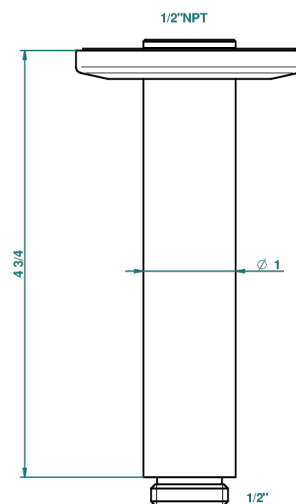

SYSTEM DIAMOND METAL

G9C-82V/US

Vertical shower arm & flange ceiling mounted 1/2

THG[®]
PARIS

65483

10/01/2018

CARACTERÍSTICAS

- System Diamond Metal
- Vertical shower arm & flange ceiling mounted 1/2