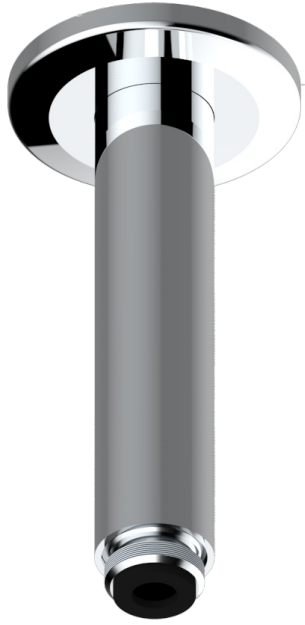

SYSTEM DIAMOND METAL

G9C-82V/US

Vertical shower arm ceiling mounted 1/2" connection

65483

10/01/2018

CHARACTERISTIC

- System Diamond Metal
- Vertical shower arm ceiling mounted 1/2" connection

AVAILABLE FINITIONS

Black ceram - D30
Blush PVD - H62
Brass color PVD - H49
Brown bronze color PVD - F33
Chrome polished - A02
Copper antique matt, coated - H07

Gold color PVD - H52
Gold mat - F07
Gold polished - F01
Graphite PVD - H64
Light coated bronze - D01
Matt Umber PVD - H67

Matt blush PVD - H60
Matt brass color PVD - H50
Matt brown bronze color PVD - F34
Matt chrome (American satin) - C02
Matt gold color PVD - H53
Matt graphite PVD - H65

Matt nickel (American satin) - C01
Matt nickel color PVD - H56
Nickel antique / Sovereign - H28
Nickel color PVD - H55
Nickel polished - B01
Polished chrome with gold inlay - GA1

Soft gold - F30
Soft matt gold - F31
Umber PVD - H66