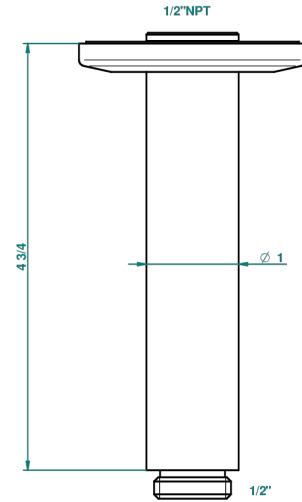

SYSTEM DIAMOND METAL

G9C-82V/US

Vertical shower arm ceiling mounted 1/2" connection

65483

10/01/2018

CHARACTERISTIC

- System Diamond Metal
- Vertical shower arm ceiling mounted 1/2" connection

AVAILABLE FINITIONS