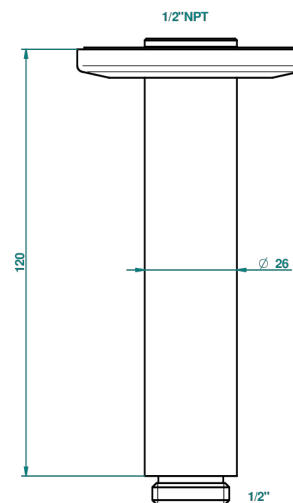

SYSTEM SMOOTH METAL WITH LEVER

G9B-82V/US

Vertical shower arm & flange ceiling mounted 1/2

THG[®]
PARIS

65483

10/01/2018

CARACTERÍSTICAS

- System Smooth Metal with lever
- Vertical shower arm & flange ceiling mounted 1/2