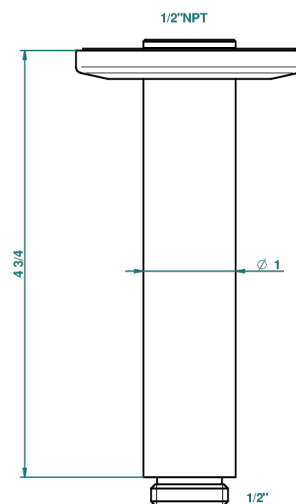

SYSTEM SMOOTH METAL WITH LEVER

G9B-82V/US

Vertical shower arm & flange ceiling mounted 1/2

THG[®]
PARIS

65483

10/01/2018

CARACTERÍSTICAS

- System Smooth Metal with lever
- Vertical shower arm & flange ceiling mounted 1/2