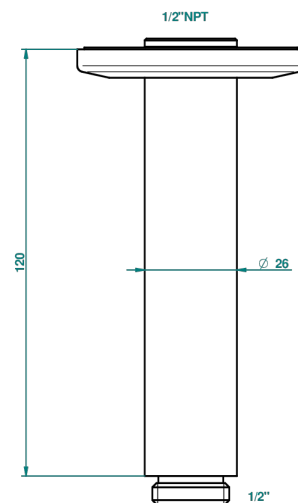

SYSTEM SMOOTH METAL

G9A-82V/US

Vertical shower arm & flange ceiling mounted 1/2

THG[®]
PARIS

65483

10/01/2018

CARACTERÍSTICAS

- System Smooth Metal
- Vertical shower arm & flange ceiling mounted 1/2