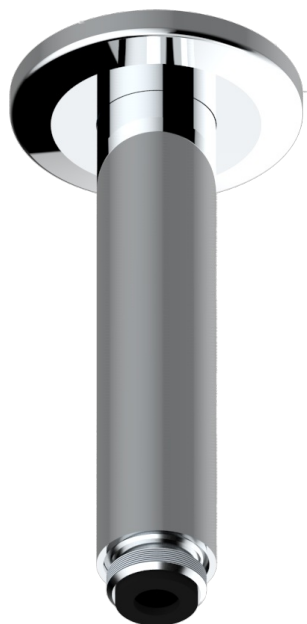

# SYSTEM SMOOTH METAL

G9A-82V/US

Vertical shower arm ceiling mounted 1/2" connection

THG<sup>®</sup>  
PARIS

65483

10/01/2018

## CHARACTERISTIC

- System Smooth Metal
- Vertical shower arm ceiling mounted 1/2" connection

## AVAILABLE FINITIONS

Black ceram - D30  
Blush PVD - H62  
Brass color PVD - H49  
Brown bronze color PVD - F33  
Chrome polished - A02  
Copper antique matt, coated - H07

Gold color PVD - H52  
Gold mat - F07  
Gold polished - F01  
Graphite PVD - H64  
Light coated bronze - D01  
Matt Umber PVD - H67

Matt blush PVD - H60  
Matt brass color PVD - H50  
Matt brown bronze color PVD - F34  
Matt chrome (American satin) - C02  
Matt gold color PVD - H53  
Matt graphite PVD - H65

Matt nickel (American satin) - C01  
Matt nickel color PVD - H56  
Nickel antique / Sovereign - H28  
Nickel color PVD - H55  
Nickel polished - B01  
Polished chrome with gold inlay - GA1