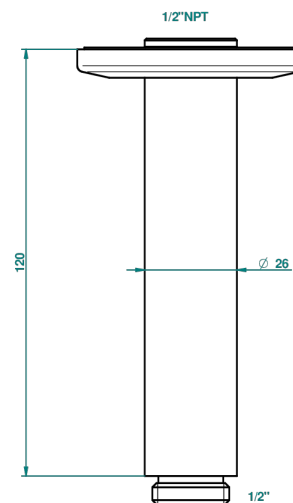

# SYSTEM SMOOTH METAL

G9A-82V/US

Vertical shower arm ceiling mounted 1/2" connection

THG<sup>®</sup>  
PARIS

65483

10/01/2018

## CHARACTERISTIC

- System Smooth Metal
- Vertical shower arm ceiling mounted 1/2" connection