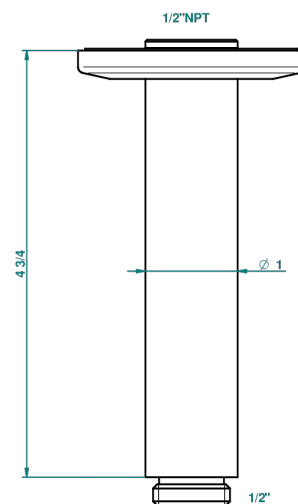

SYSTEM SMOOTH METAL

G9A-82V/US

Vertical shower arm & flange ceiling mounted 1/2

THG[®]
PARIS

65483

10/01/2018

CARACTERÍSTICAS

- System Smooth Metal
- Vertical shower arm & flange ceiling mounted 1/2