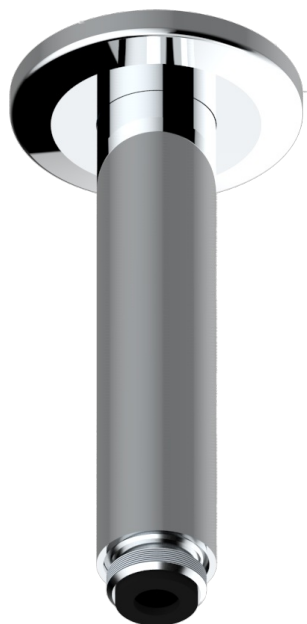

SYSTEM SMOOTH METAL

G9A-82V/US

Vertical shower arm ceiling mounted 1/2" connection

THG[®]
PARIS

65483

10/01/2018

CHARACTERISTIC

- System Smooth Metal
- Vertical shower arm ceiling mounted 1/2" connection

AVAILABLE FINITIONS

Black ceram - D30
Blush PVD - H62
Brass color PVD - H49
Brown bronze color PVD - F33
Chrome polished - A02
Copper antique matt, coated - H07

Gold color PVD - H52
Gold mat - F07
Gold polished - F01
Graphite PVD - H64
Light coated bronze - D01
Matt Umber PVD - H67

Matt blush PVD - H60
Matt brass color PVD - H50
Matt brown bronze color PVD - F34
Matt chrome (American satin) - C02
Matt gold color PVD - H53
Matt graphite PVD - H65

Matt nickel (American satin) - C01
Matt nickel color PVD - H56
Nickel antique / Sovereign - H28
Nickel color PVD - H55
Nickel polished - B01
Polished chrome with gold inlay - GA1

Soft gold - F30
Soft matt gold - F31
Umber PVD - H66