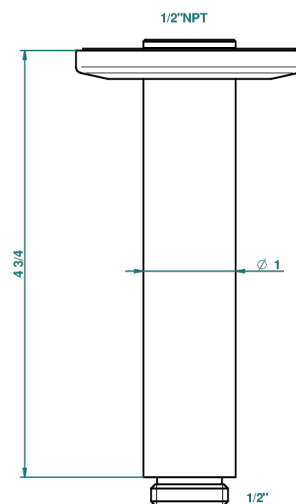

SYSTEM SMOOTH METAL

G9A-82V/US

Vertical shower arm ceiling mounted 1/2" connection

THG[®]
PARIS

65483

10/01/2018

CHARACTERISTIC

- System Smooth Metal
- Vertical shower arm ceiling mounted 1/2" connection