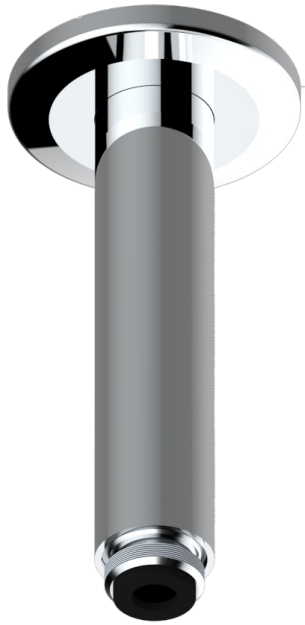

BONDI WITH LEVER HANDLES

G7G-82V/US

Vertical shower arm ceiling mounted 1/2" connection

65483

10/01/2018

CHARACTERISTIC

- Bondi with lever handles
- Vertical shower arm ceiling mounted 1/2" connection

AVAILABLE FINITIONS

Black ceram - D30
Blush PVD - H62
Brass color PVD - H49
Brown bronze color PVD - F33
Chrome polished - A02
Chrome polished / gold polished - G02

Gold color PVD - H52
Gold mat - F07
Gold polished - F01
Graphite PVD - H64
Light coated bronze - D01
Matt Umber PVD - H67

Matt blush PVD - H60
Matt brass color PVD - H50
Matt brown bronze color PVD - F34
Matt chrome (American satin) - C02
Matt gold color PVD - H53
Matt graphite PVD - H65

Matt nickel (American satin) - C01
Matt nickel color PVD - H56
Natural smoked Brass - A13
Nickel antique / Sovereign - H28
Nickel color PVD - H55
Nickel polished - B01

Soft gold - F30
Soft matt gold - F31
Umber PVD - H66