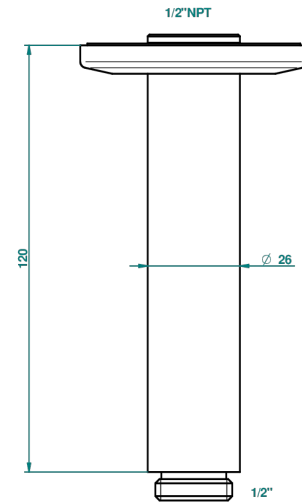

BONDI WITH LEVER HANDLES

G7G-82V/US

Vertical shower arm ceiling mounted 1/2" connection

65483

10/01/2018

CHARACTERISTIC

- Bondi with lever handles
- Vertical shower arm ceiling mounted 1/2" connection

AVAILABLE FINITIONS