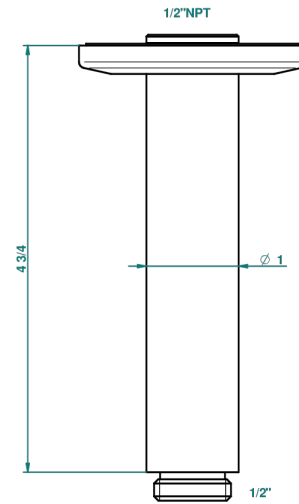

# BONDI WITH LEVER HANDLES

G7G-82V/US

Vertical shower arm ceiling mounted 1/2" connection

THG<sup>®</sup>  
PARIS

65483

10/01/2018

## CHARACTERISTIC

- Bondi with lever handles
- Vertical shower arm ceiling mounted 1/2" connection