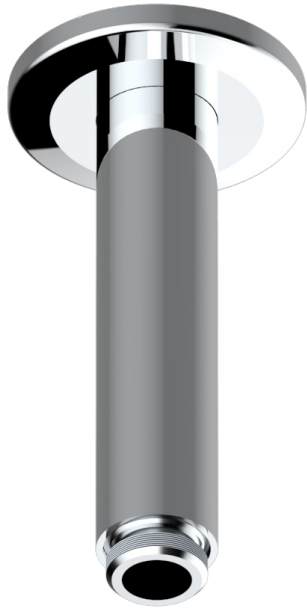

SYSTEM CRYSTAL

G9J-82V

Vertical shower arm, 1/2"

THG[®]
PARIS

65481

28/06/2021

CHARACTERISTIC

- System Crystal
- Vertical shower arm, 1/2"

AVAILABLE FINITIONS

Antique nickel - H28
Black ceram - D30
Blush PVD - H62
Brass color PVD - H49
Brown bronze color PVD - F33
Gold color PVD - H52

Graphite PVD - H64
Lacquered light bronze - D01
Matt Umber PVD - H67
Matt blush PVD - H60
Matt brass color PVD - H50
Matt brown bronze color PVD - F34

Matt chrome - C02
Matt gold - F07
Matt gold color PVD - H53
Matt graphite PVD - H65
Matt nickel (color finish) - C01
Matt nickel color PVD - H56

Nickel color PVD - H55
Polished chrome (color finish) - A02
Polished gold (color finish) - F01
Polished nickel - B01
Soft gold - F30
Soft matt gold - F31

Umber PVD - H66
Varnished matt antique red copper
(color finish) - H07