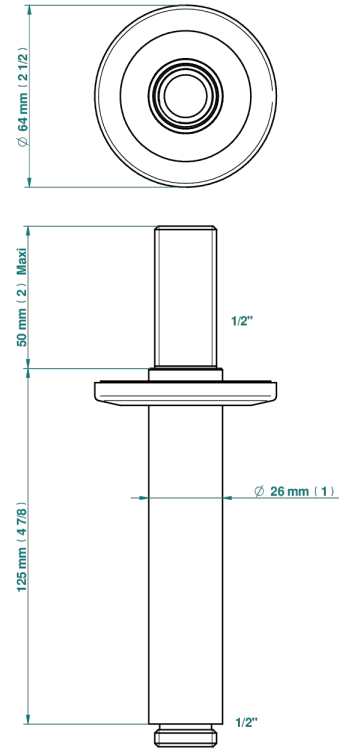

SYSTEM CRYSTAL

G9J-82V

Vertical shower arm, 1/2"

THG[®]
PARIS

65481

28/06/2021

CHARACTERISTIC

- System Crystal
- Vertical shower arm, 1/2"