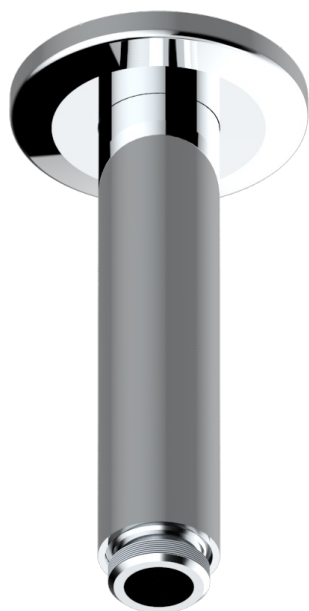

SYSTEM SQUARED METAL WITH LEVER

G9F-82V

Vertical shower arm, 1/2"

65481

28/06/2021

CHARACTERISTIC

- System Squared Metal with lever
- Vertical shower arm, 1/2"

AVAILABLE FINITIONS

Antique nickel - H28
Black ceram - D30
Blush PVD - H62
Brass color PVD - H49
Brown bronze color PVD - F33
Gold color PVD - H52

Graphite PVD - H64
Lacquered light bronze - D01
Matt Umber PVD - H67
Matt blush PVD - H60
Matt brass color PVD - H50
Matt brown bronze color PVD - F34

Matt chrome - C02
Matt gold - F07
Matt gold color PVD - H53
Matt graphite PVD - H65
Matt nickel (color finish) - C01
Matt nickel color PVD - H56

Nickel color PVD - H55
Polished chrome (color finish) - A02
Polished chrome with gold inlay - GA1
Polished gold (color finish) - F01
Polished nickel - B01
Soft gold - F30

Soft matt gold - F31
Umber PVD - H66
Varnished matt antique red copper
(color finish) - H07