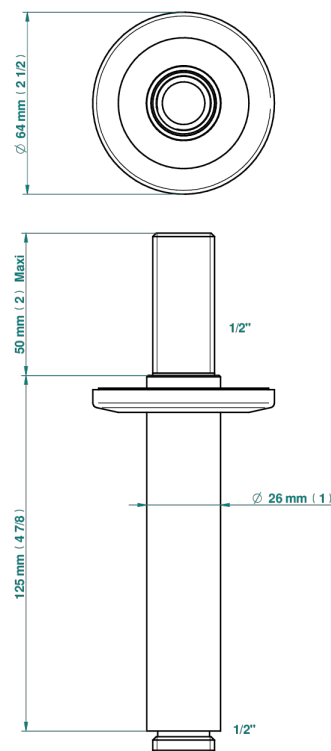

SYSTEM SQUARED METAL WITH LEVER

G9F-82V

Vertical shower arm, 1/2"

65481

28/06/2021

CHARACTERISTIC

- System Squared Metal with lever
- Vertical shower arm, 1/2"

AVAILABLE FINITIONS

Antique nickel - H28
Black ceram - D30
Blush PVD - H62
Brass color PVD - H49
Brown bronze color PVD - F33
Gold color PVD - H52

Graphite PVD - H64
Lacquered light bronze - D01
Matt Umber PVD - H67
Matt blush PVD - H60
Matt brass color PVD - H50
Matt brown bronze color PVD - F34