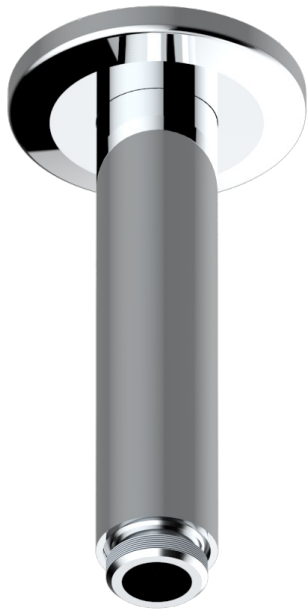

# SYSTEM DIAMOND METAL

G9C-82V

Vertical shower arm, 1/2"

65481

28/06/2021

## CHARACTERISTIC

- System Diamond Metal
- Vertical shower arm, 1/2"

## AVAILABLE FINITIONS

Antique nickel - H28  
Black ceram - D30  
Blush PVD - H62  
Brass color PVD - H49  
Brown bronze color PVD - F33  
Gold color PVD - H52

Graphite PVD - H64  
Lacquered light bronze - D01  
Matt Umber PVD - H67  
Matt blush PVD - H60  
Matt brass color PVD - H50  
Matt brown bronze color PVD - F34

Matt chrome - C02  
Matt gold - F07  
Matt gold color PVD - H53  
Matt graphite PVD - H65  
Matt nickel (color finish) - C01  
Matt nickel color PVD - H56

Nickel color PVD - H55  
Polished chrome (color finish) - A02  
Polished chrome with gold inlay - GA1  
Polished gold (color finish) - F01  
Polished nickel - B01  
Soft gold - F30