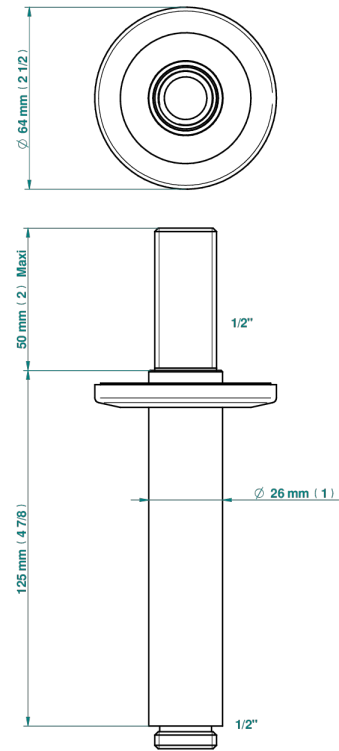

# SYSTEM DIAMOND METAL

G9C-82V

Vertical shower arm, 1/2"

65481

28/06/2021

## CHARACTERISTIC

- System Diamond Metal
- Vertical shower arm, 1/2"