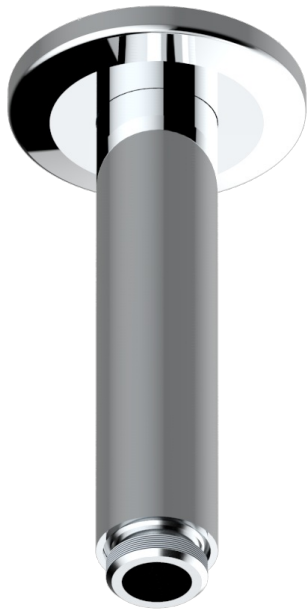

SYSTEM SMOOTH METAL WITH LEVER

G9B-82V

Vertical shower arm, 1/2"

THG[®]
PARIS

65481

28/06/2021

CHARACTERISTIC

- System Smooth Metal with lever
- Vertical shower arm, 1/2"

AVAILABLE FINITIONS

Antique nickel - H28
Black ceram - D30
Blush PVD - H62
Brass color PVD - H49
Brown bronze color PVD - F33
Gold color PVD - H52

Graphite PVD - H64
Lacquered light bronze - D01
Matt Umber PVD - H67
Matt blush PVD - H60
Matt brass color PVD - H50
Matt brown bronze color PVD - F34

Matt chrome - C02
Matt gold - F07
Matt gold color PVD - H53
Matt graphite PVD - H65
Matt nickel (color finish) - C01
Matt nickel color PVD - H56

Nickel color PVD - H55
Polished chrome (color finish) - A02
Polished chrome with gold inlay - GA1
Polished gold (color finish) - F01
Polished nickel - B01
Soft gold - F30

Soft matt gold - F31
Umber PVD - H66
Varnished matt antique red copper
(color finish) - H07