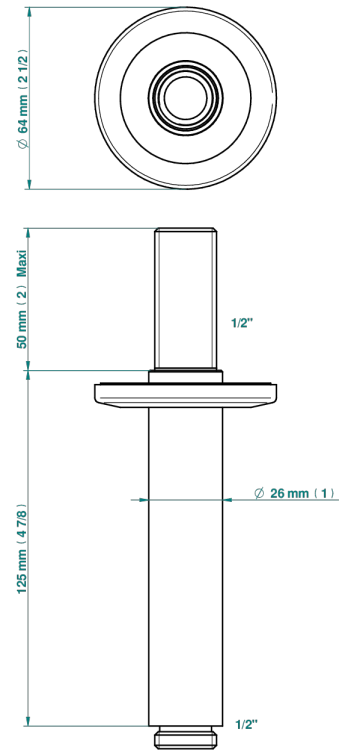

SYSTEM SMOOTH METAL WITH LEVER

G9B-82V

Vertical shower arm, 1/2"

THG[®]
PARIS

65481

28/06/2021

CHARACTERISTIC

- System Smooth Metal with lever
- Vertical shower arm, 1/2"

AVAILABLE FINITIONS

Antique nickel - H28
Black ceram - D30
Blush PVD - H62
Brass color PVD - H49
Brown bronze color PVD - F33
Gold color PVD - H52

Graphite PVD - H64
Lacquered light bronze - D01
Matt Umber PVD - H67
Matt blush PVD - H60
Matt brass color PVD - H50
Matt brown bronze color PVD - F34