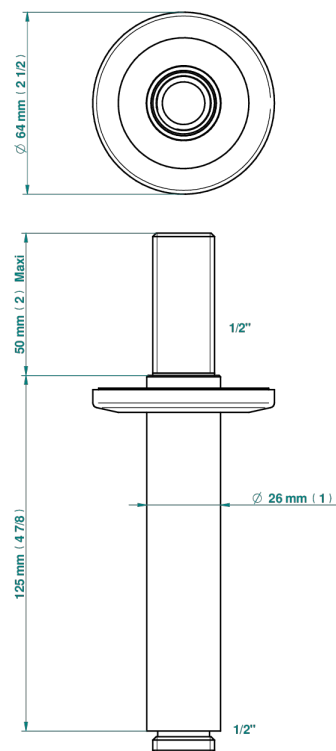

# SYSTEM SMOOTH METAL WITH LEVER

G9B-82V

Brazo de ducha vertical 1/2"

THG<sup>®</sup>  
PARIS

65481

28/06/2021

## CARACTERÍSTICAS

- System Smooth Metal with lever
- Brazo de ducha vertical 1/2"