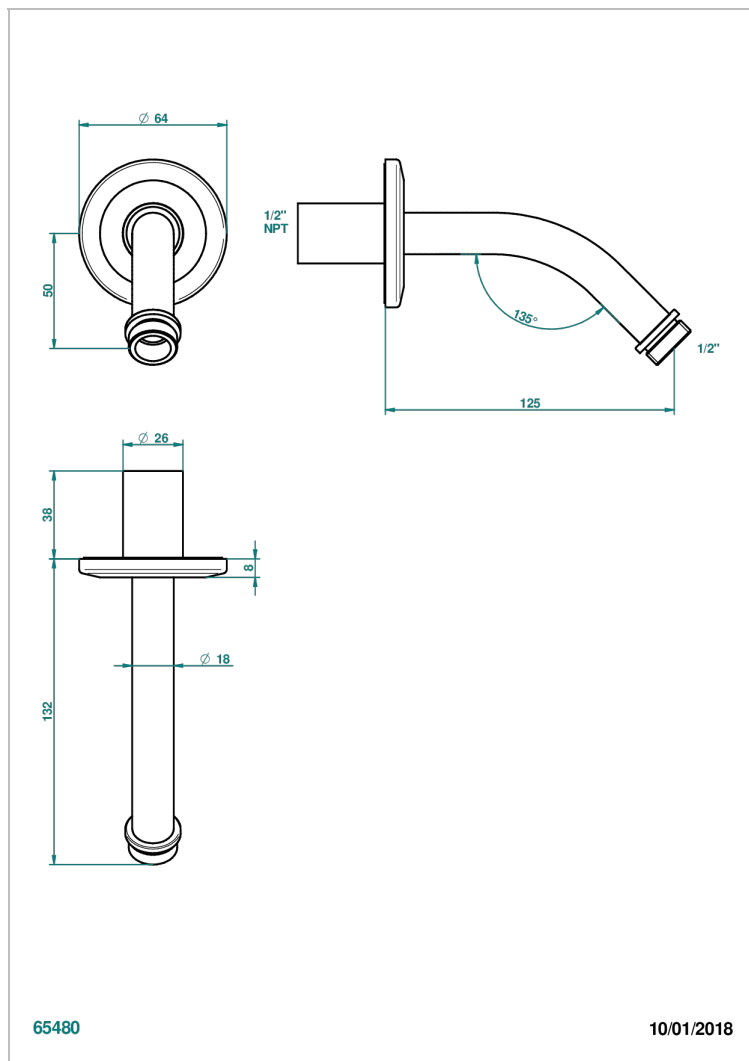

SYSTEM CRYSTAL WITH LEVER HANDLES

G9K-82/US

Horizontal shower arm, 45°, lg: 4" 3/4

CHARACTERISTIC

- System Crystal with lever handles
- Horizontal shower arm, 45°, lg: 4" 3/4

AVAILABLE FINITIONS

Black ceram - D30
Blush PVD - H62
Brass color PVD - H49
Brown bronze color PVD - F33
Chrome polished - A02
Copper antique matt, coated - H07