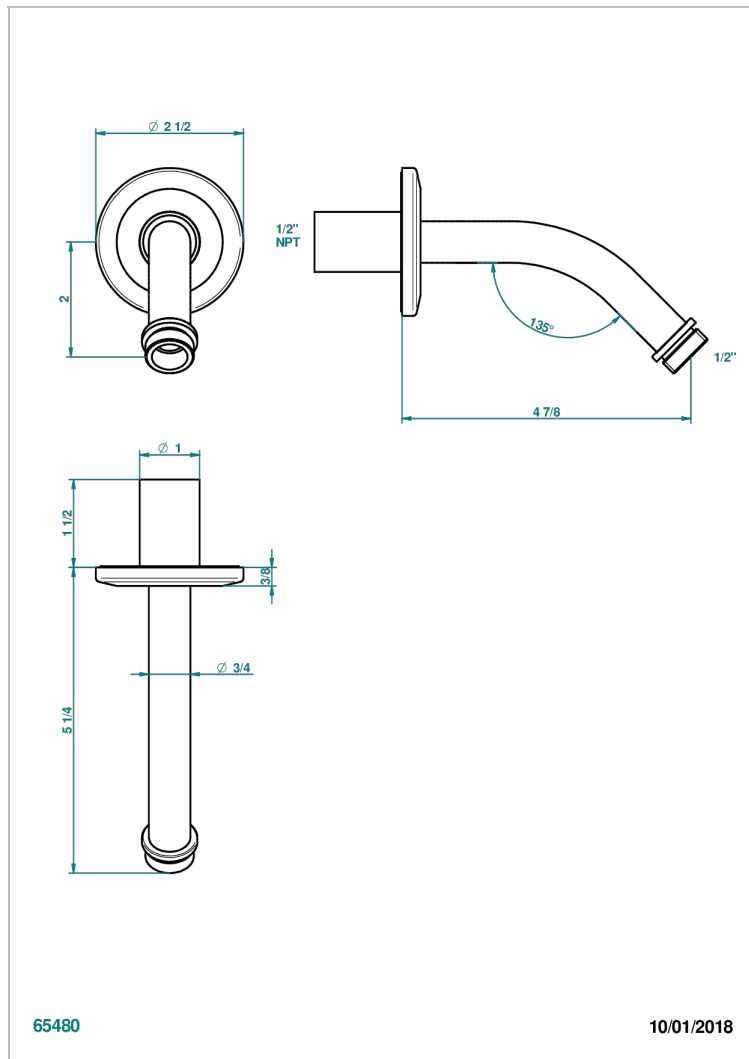

# SYSTEM CRYSTAL WITH LEVER HANDLES

G9K-82/US

Horizontal shower arm, 45°, lg: 4" 3/4

## CHARACTERISTIC

- System Crystal with lever handles
- Horizontal shower arm, 45°, lg: 4" 3/4